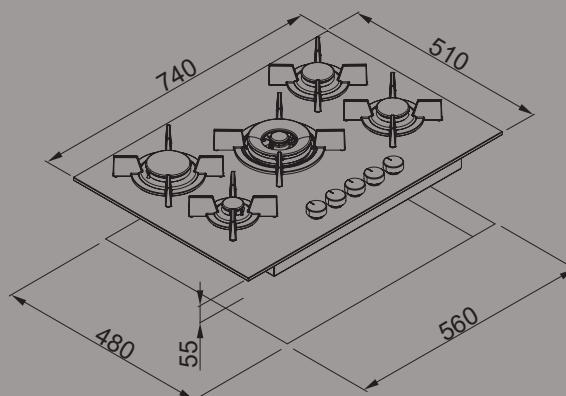

Urban 75 GLASS

new

Piano cottura gas in vetro temprato 75 cm

CARATTERISTICHE

MATERIALE = Vetro temprato nero

5 bruciatori a gas

- 1 semirapido potenza 1,75 kW posizione anteriore dx
- 1 semirapido potenza 1,75 kW posizione posteriore dx
- 1 rapido potenza 3 kW posizione posteriore sx
- 1 ausiliario potenza 1 kW posizione anteriore sx
- 1 bruciatore wok 4 kW posizione centrale

Griglie di appoggio singole in ghisa, copri spartifiamma in ghisa

Riduzione moka in dotazione

Manopole nere soft touch per una migliore piacevolezza di uso

Accensione elettrica sottomanopola

Predisposto per utilizzo con gas metano

Kit ugelli GPL in dotazione

Termovalvola di sicurezza