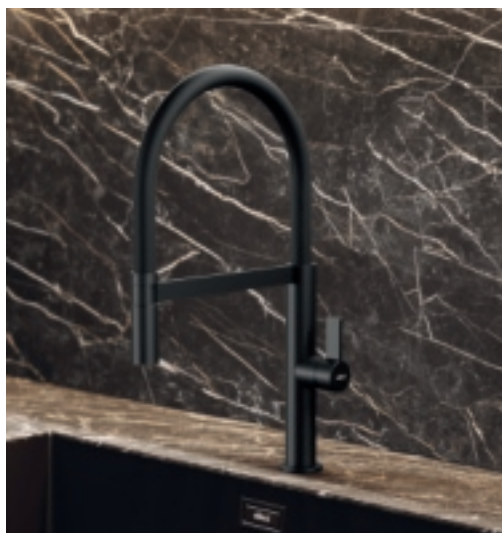

Zen F COLLECTION

IDEE DI STILE

Wave

Caratteristiche tecniche ed altre finiture a pag. 185

● BK Black
MOKWAVBK € 360

COMPATIBILITÀ ACCESSORI LAVELLO

CHOPPING BOARD
418

● BK Black
ATH043BK € 110
● WD Wood
ATH043WD € 110

TUTTI I MODELLI

DRAINER FLEX
440

● BK Black
ARS013BK € 80
● GR Grey
ARS013GR € 80

TUTTI I MODELLI

COLANDER
418

● BK Black
AVP035BK € 65

TUTTI I MODELLI

POD 250

● BK Black
APS250BK € 80
● GR Grey
APS250GR € 80

DRAIN SYSTEM

FLOW PRO SYSTEM

● BK Black
KITWPT-F-1VSELL-BK € 115
● GM Gun metal
KITWPT-F-1VSELL-GM € 100
● IN Inox
KITWPT-F-1VSELL-IN € 50

TUTTI I MODELLI

ELLECI ZERO

Serie 60
TDZ060GR € 380
Serie 100
TDZ100GR € 450

TUTTI I MODELLI