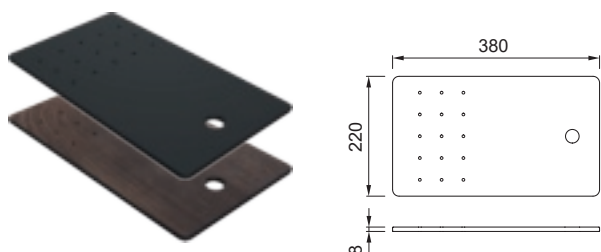

Accessori

CHOPPING BOARD 380

Tagliere in Woodtech / HPL
Dimensioni: 380 x 220 x 8 mm

- BK Black ATH143BK € 90
- WD Wood ATH143WD € 90

TIME E TIME UNDERMOUNT