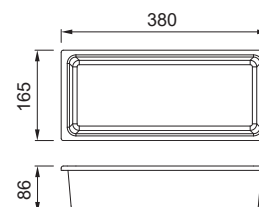

BOWL 380 new

Vasca chiusa in polipropilene
Dimensioni: 380 x 165 x 86 mm

- BK Black
  ABP038BK € 65
- GR Grey
  ABP038GR € 65

BEST WORKSTATION, TIME, TIME UNDERMOUNT