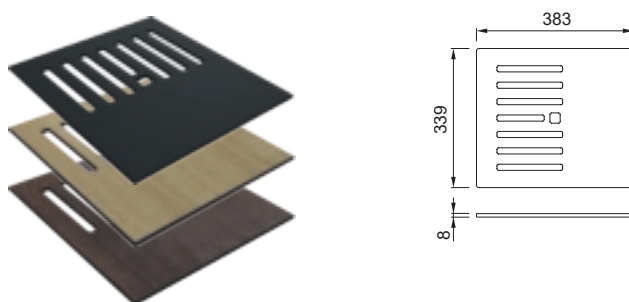

CHOPPING BOARD BEST WORKSTATION

Tagliere in Woodtech / HPL
Dimensioni: 383 x 339 x 8 mm

- BK Black
  ATH073BK € 115
- QU Quercia
  ATH073QU € 115
- WD Wood
  ATH073WD € 115

BEST WORKSTATION