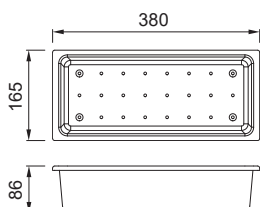

Accessori

COLANDER 380 new

Vasca forata in polipropilene
Dimensioni: 380 x 165 x 86 mm

- BK Black
  AVP038BK € 65
- GR Grey
  AVP038GR € 65

BEST WORKSTATION, TIME, TIME UNDERMOUNT