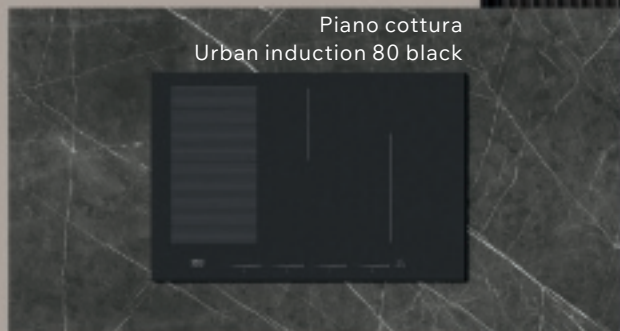

# Elettrodomestici

Piano cottura  
Urban induction 80 black

Piano cottura  
Urban induction 80 city dune

Microonde Urban  
total black

Forno Urban plus  
total black

Forno Urban  
total black

Forno Plano plus e microonde G43 tortora