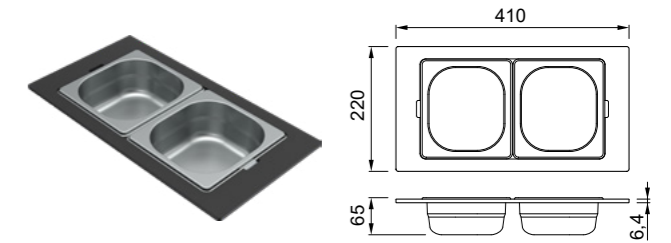

DIMENSIONI / DIMENSIONS
410 x 220 x 78 mm

FINITURE / FINISHES

- BK Black
KF022078BKSIL € 200

Mixology ACCESSORIES

Gourmet 410 1/3

Struttura in Woodtech e vaschetta in acciaio Inox
Woodtech frame and stainless steel tray

DIMENSIONI / DIMENSIONS
410 x 220 x 65 mm

FINITURE / FINISHES

- IN Inox
KF021065IN € 140
- BK Black
KF021065BK € 200
- GD Gold
KF021065GD € 300
- BZ Bronze
KF021065BZ € 300

Gourmet 410 1/6

Struttura in Woodtech e vaschette in acciaio Inox
Woodtech frame and stainless steel trays