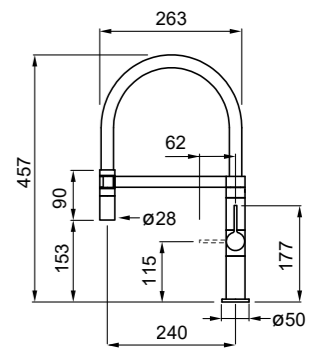

● BK Black + BK Black
MOKWAVBK € 360

DIMENSIONE FORO / HOLE SIZE = \varnothing 35 mm

BASE CANNA / SPOUT BASE = \varnothing 50 mm

ROTAZIONE CANNA / SPOUT ROTATION = 360°

FLESSIBILE / FLEXI-HOSE = Inox 3/8" - 400 mm