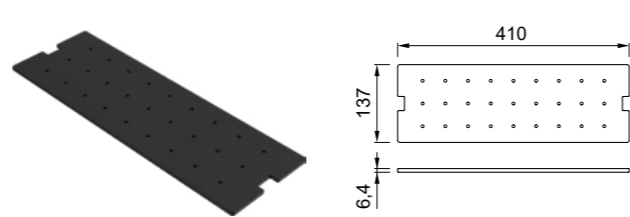

Tray 410

Base multiuso in Woodtech
Multi-use base in Woodtech

DIMENSIONI / DIMENSIONS
410 x 137 x 6,4 mm

FINITURE / FINISHES

- BK Black
  AMT103BK € 80