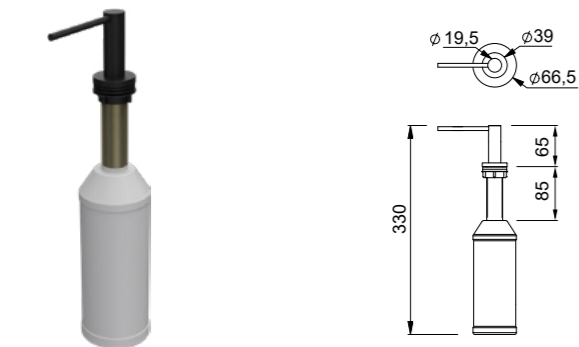

Soap Dispenser

Dosatore sapone in metallo
Metal soap dispenser

DIMENSIONE FORO D I INCASSO / DIMENSIONS OF HOLE FOR BUILT-IN INSTALLATION
Ø 35

DIMENSIONE / DIMENSIONS
Ø 39

FINITURE / FINISHES

- BK Black ADI02304BK € 50
- IN Inox ADI02304IN € 50