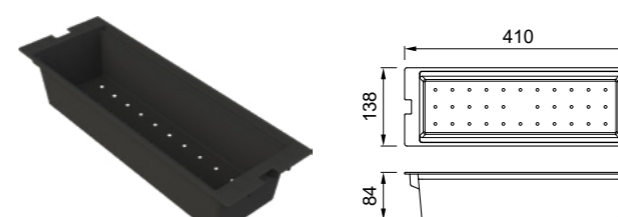

Bowl 378

Vasca chiusa in polipropilene
Polypropylene bowl

DIMENSIONI / DIMENSIONS
378 x 165 x 86 mm

FINITURE / FINISHES

- BK Black
ABP036BK € 65

Colander 410

Vasca forata in polipropilene
Polypropylene colander