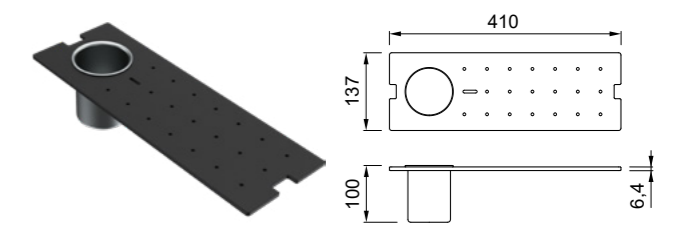

Tray Holder 410

Base multiuso in Woodtech con portaposate
Multi-use base in Woodtech with rack

DIMENSIONI / DIMENSIONS
410 x 137 x 100 mm

1. **FINITURE / FINISHES**
2. BK Black AMT113BK € 160