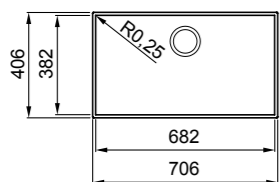

Essenza

Essenza 70