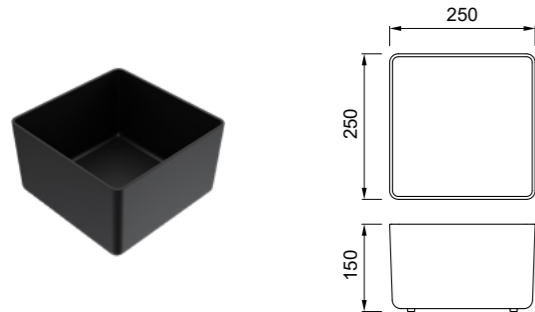

Dialogo ACCESSORIES

Pod 250

Contenitore multiuso in silicone
Silicon multi-use pod

DIMENSIONI / DIMENSIONS
250 x 250 x 150 mm

FINITURE / FINISHES

- BK Black APS250BK € 80
- K82 Sage APS250SG € 80
- K83 Clay APS250CL € 80