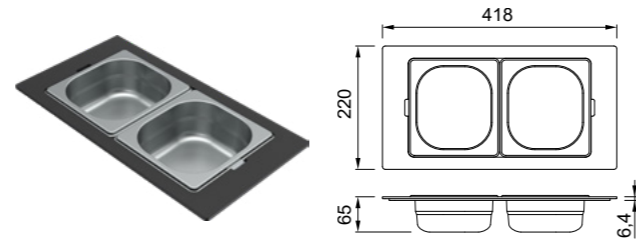

DIMENSIONI / DIMENSIONS
418 x 220 x 65 mm

FINITURE / FINISHES

- IN Inox
KF041065IN € 140
- BK Black
KF041065BK € 200
- GD Gold
KF041065GD € 300
- BZ Bronze
KF041065BZ € 300

Gourmet 418 1/6

Struttura in Woodtech e vaschette in acciaio Inox
Woodtech frame and stainless steel trays