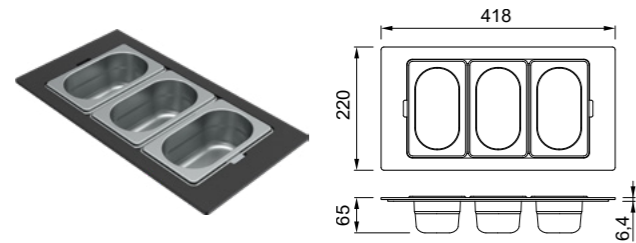

Gourmet 418 1/9

Struttura in Woodtech e vaschette in acciaio Inox
Woodtech frame and stainless steel trays

DIMENSIONI / DIMENSIONS
418 x 220 x 65 mm

FINITURE / FINISHES

- IN Inox
  KF043065IN € 200
- BK Black
  KF043065BK € 280
- GD Gold
  KF043065GD € 380
- BZ Bronze
  KF043065BZ € 380