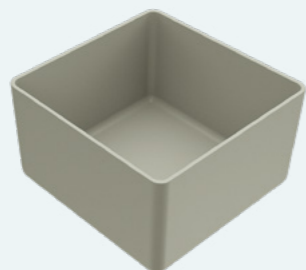

Pod

Il complemento di design
che rivoluziona i gesti quotidiani

Stile e colore incontrano funzionalità
e praticità d'uso estreme:
Elleci esplora forme estetiche
e materiali user-friendly e
disegna Pod, elemento in
silicone che stimola la creatività
e il piacere ludico in cucina.

The design accessory that revolutionises
everyday actions

Style and colour meet functionality
and ultra-practical use:
Elleci explores aesthetic shapes and
user-friendly materials by designing
Pod, silicone elements that stimulate
creativity and fun in the kitchen.

Flessibile e salvaspazio
Flexible and space-saving

Sicuro per gli alimenti
Food-grade safe

Adatto a forno e frigo
Suitable for oven and fridge

Lavabile in lavastoviglie
Dishwasher safe

Ultra resistente
Ultra durable

Ecologico
Environmentally friendly