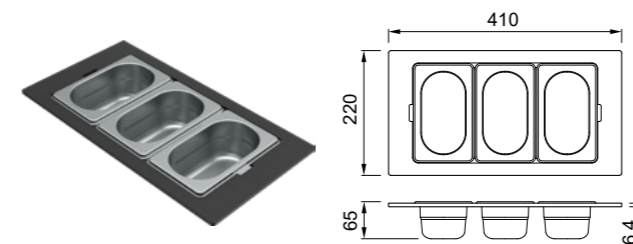

DIMENSIONI / DIMENSIONS
162 x 175 x 78 mm

FINITURE / FINISHES

- BK Black
APS162BK € 60

Gourmet Silicon 378 1/6

Struttura in Woodtech e vaschette con coperchio in silicone
Woodtech frame and silicon trays with cap

DIMENSIONI / DIMENSIONS
378 x 220 x 78 mm

FINITURE / FINISHES

- BK Black
KF052078BKSIL € 200

Gourmet 410 1/9

Struttura in Woodtech e vaschette in acciaio Inox
Woodtech frame and stainless steel trays

DIMENSIONI / DIMENSIONS
410 x 220 x 65 mm