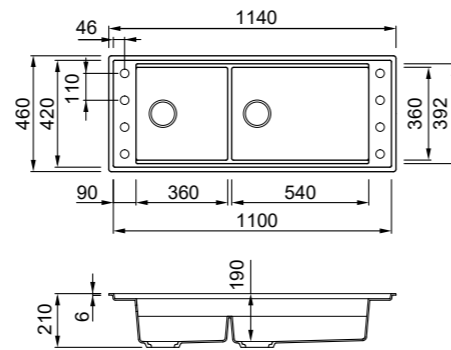

BASE / BASE
1200 mm

DIMENSIONI / DIMENSIONS
1140 x 460 mm - P D 190 mm

INCASSO / BUILT-IN
Sopratop / Inset = 1130 x 450 R5
Filotop / Flushmount = consultare disegno approfondito / see technical drawing

KERATEK