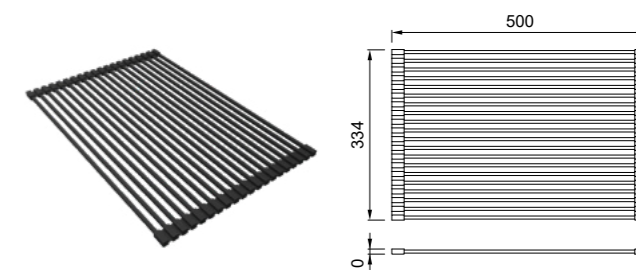

Drainer Flex 500

Gocciolatoio flessibile in silicone con barre in acciaio rivestite
Flexible drainer in silicone with steel-coated bars

DIMENSIONI / DIMENSIONS
500 x 334 x 10 mm
Consigliato solo per Sintesi 130
Recommended only for Sintesi 130

FINITURE / FINISHES

- BK Black
  ARS023BK € 90