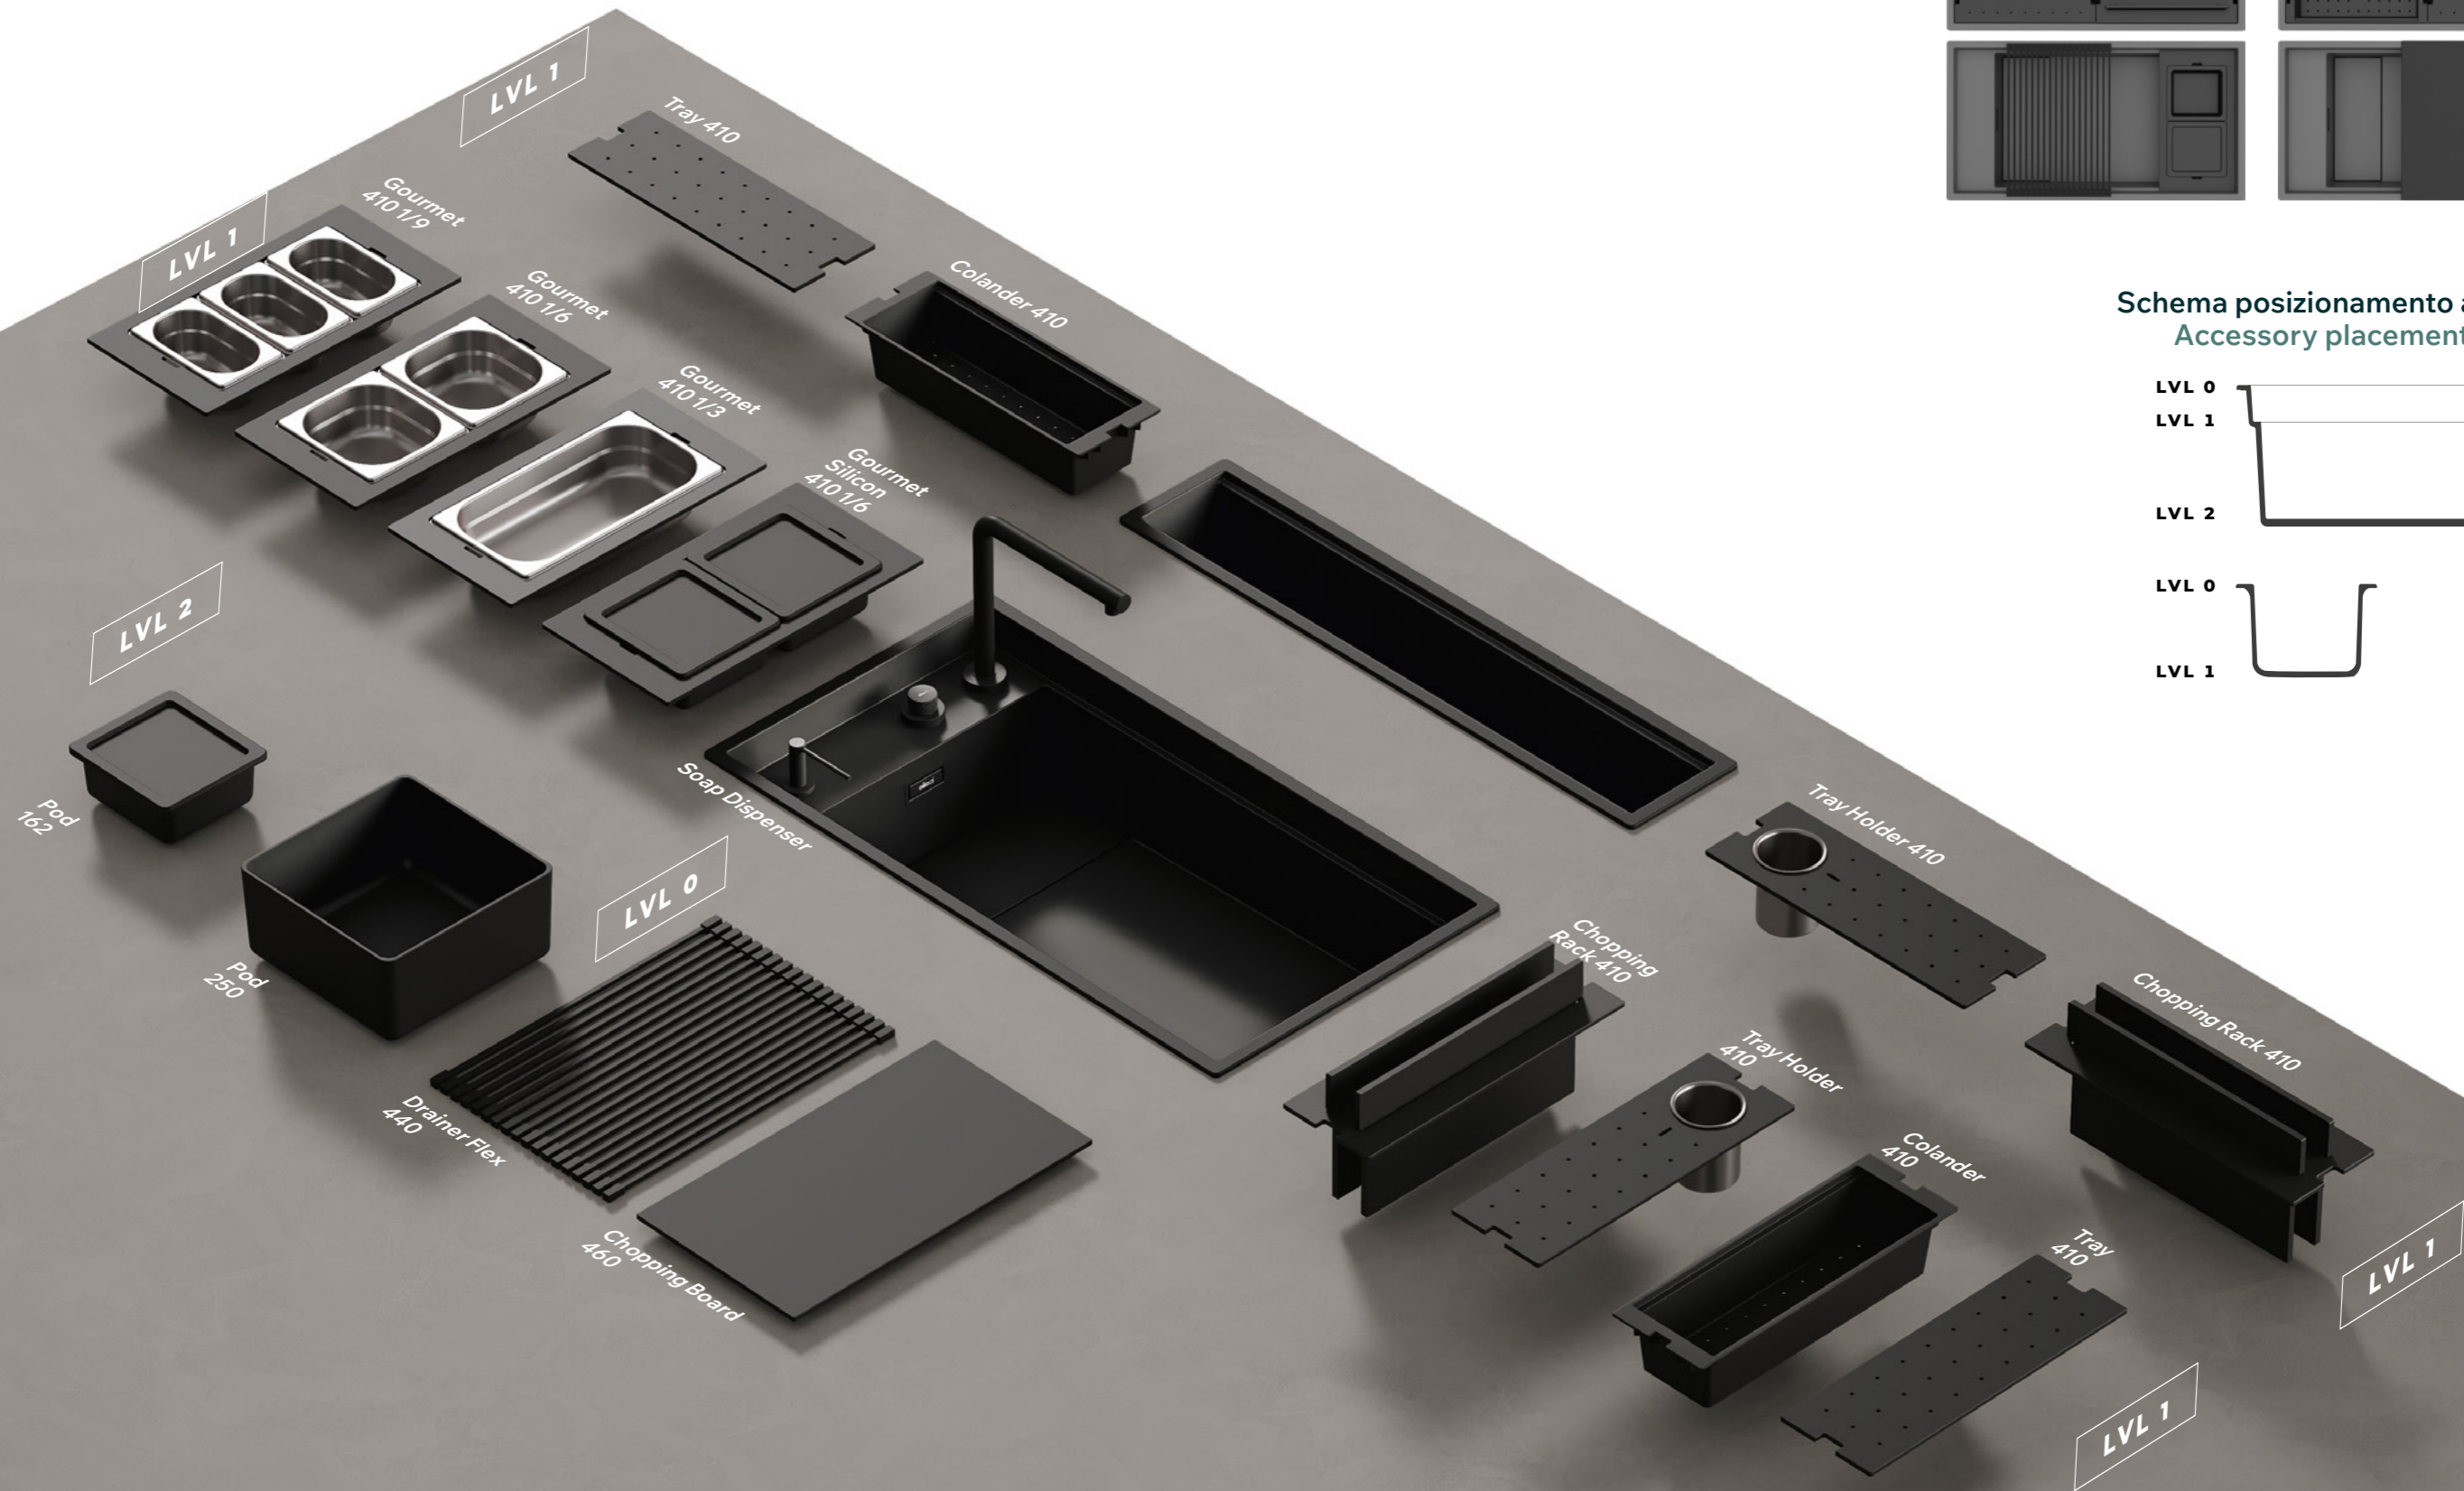

Schema posizionamento accessori Accessory placement diagram