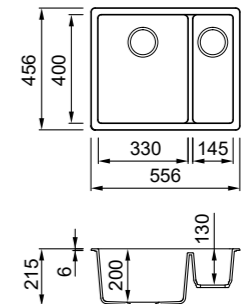

DIMENSIONI / DIMENSIONS
756 x 456 mm - P D 200 mm

INCASSO / BUILT-IN
Sopratop / Inset = 745 x 445 R5 mm
Sottotop / Undermount = 700 x 400 R10 mm

BASE / BASE
800 mm

KERATEK

Zen 150

LAVELLO / SINK
1 Vasca e 1/2 - Non reversibile /
1 Bowl & 1/2 - Non reversible