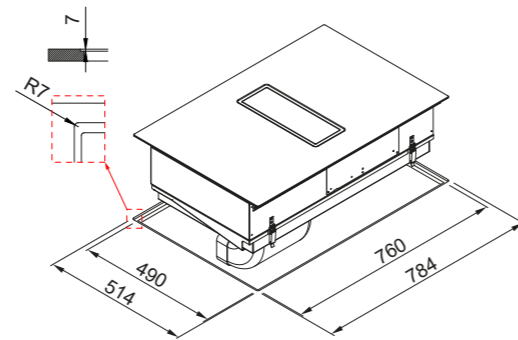

ACCESSORI INCLUSI = n°2 curve 90° e un tratto lunghezza 1 metro lineare sezione rettangolare (compatibili naber/i-tube)

MOUNTING = flushmount, flat

CONTROLS = white leds and single zone slider 4 cooking + 1 extractor hood with 9 power levels + booster

FUNCTIONS = automatic rapid heating, cooking booster, cooking timer, autonomous timer, pause and restart, pot presence detection

SAFETY = key lock, child safety, residual heat indication

COOKING ZONES = 4 zones 210x190mm, power 2,1 kW, Booster 3 kW, Bridge 3,7 kW

ABSORPTION = 8 levels of limitations from 1 to 7.4 kW

POWER SUPPLY = single phase 220-240 V 50-60 Hz, two phases 380-415 V 50-60 Hz

HOOD CONTROLS = white leds and slider command

FUNCTIONS = aspirant with external expulsion and filtered with included regenerable activated charcoal filters, automatic operation according to power level, hood timer with auto-off, grease filter saturation status indication, indication for charcoal filter saturation status, flap to direct aspirant flow (one side in metal and other in glass ceramic)

INCLUDED ACCESSORIES = 2 x 90° bent and 1 linear meter rectangular section pipe (naber / i-tube adaptable)