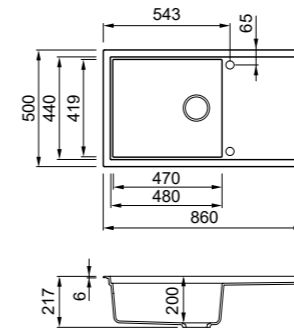

FINITURE / FINISHES
 IN Inox GD Gold
 BK Black BZ Bronze

Sintesi SINKS

Sintesi 410

LAVELLO / SINK
Lavello 1 vasca con gocciolatoio - Reversibile /
1-bowl sink with drainer - Reversible

DIMENSIONI / DIMENSIONS
860 x 500 mm - P D 200 mm