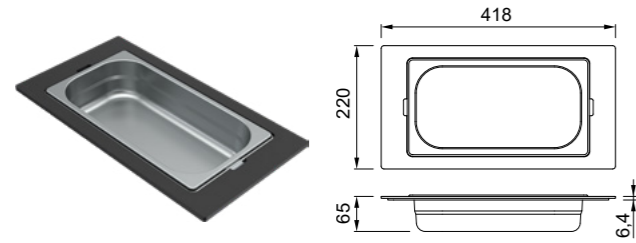

Integra ACCESSORIES

Gourmet 418 1/3