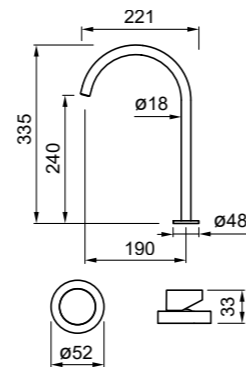

FINITURE / FINISHES

CS Cromo spazzolato
MIKSWACS € 780

BK Black
MOKSWABK € 740

DIMENSIONE FORO CANNA / SPOUT HOLE SIZE = $\varnothing$ 35 mm
DIMENSIONE FORO COMANDO / REMOTE HOLE SIZE = $\varnothing$ 35 mm
BASE CANNA / SPOUT BASE = $\varnothing$ 48 mm
BASE COMANDO / REMOTE CONTROL BASE = $\varnothing$ 52 mm
ROTAZIONE CANNA / SPOUT ROTATION = 360°
FLESSIBILE / FLEXI-HOSE = Inox 3/8" - 450 mm
CARTUCCIA / CARTRIDGE = 25 mm