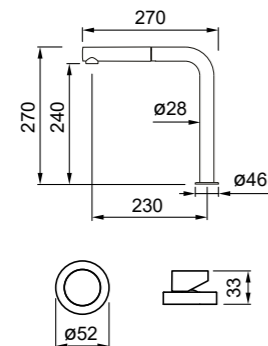

DIMENSIONE FORO CANNA / SPOUT HOLE SIZE = \varnothing 35 mm
 DIMENSIONE FORO COMANDO / REMOTE HOLE SIZE = \varnothing 35 mm
 BASE CANNA / BASE = \varnothing 46 mm
 BASE COMANDO / BASE = \varnothing 52 mm
 ROTAZIONE CANNA / SPOUT ROTATION = 360°
 FLESSIBILE / FLEXI-HOSE = Inox 3/8" - 400 mm
 CARTUCCIA / CARTRIDGE = 25 mm