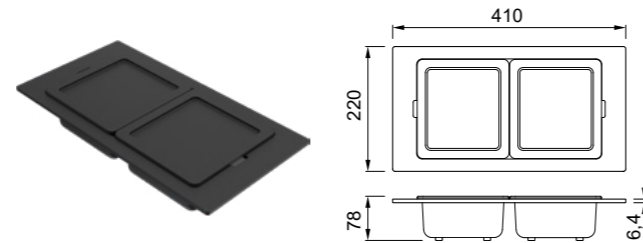

Gourmet Silicon 410 1/6

Struttura in Woodtech e vaschette con coperchio in silicone
Woodtech frame and silicon trays with cap

DIMENSIONI / DIMENSIONS
410 x 220 x 78 mm

FINITURE / FINISHES

- BK Black
  KF022078BKSIL € 200