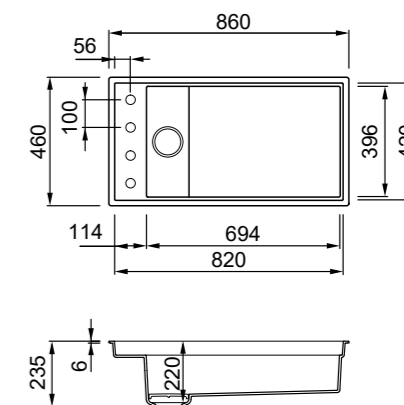

KERATEK

K86 BLACK - IN LKD36086 - BK LKD36086BKM - GD LKD36086GLD - BZ LKD36086BRZ	K83 CLAY - IN LKD36083 - BK LKD36083BKM - GD LKD36083GLD - BZ LKD36083BRZ
K99 DARK GREY - IN LKD36099 - BK LKD36099BKM - GD LKD36099GLD - BZ LKD36099BRZ	K82 SAGE - IN LKD36082 - BK LKD36082BKM - GD LKD36082GLD - BZ LKD36082BRZ
K96 WHITE - IN LKD36096 - BK LKD36096BKM - GD LKD36096GLD - BZ LKD36096BRZ	K87 COCOA - IN LKD36087 - BK LKD36087BKM - GD LKD36087GLD - BZ LKD36087BRZ