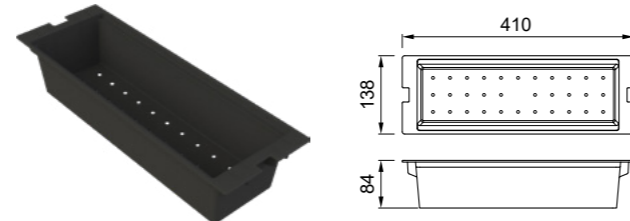

Colander 410

Vasca forata in polipropilene
Polypropylene colander

DIMENSIONI / DIMENSIONS
410 x 138 x 84 mm

FINITURE / FINISHES

- BK Black AVP033BK € 65