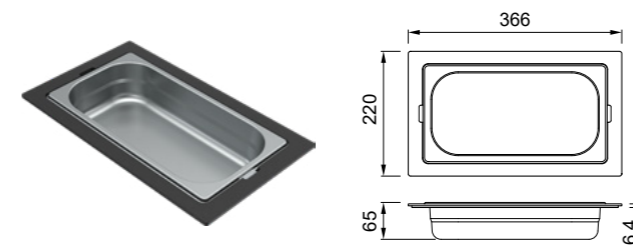

Gourmet 366 1/3

Struttura in Woodtech e vaschetta in acciaio Inox
Woodtech frame and stainless steel tray

DIMENSIONI / DIMENSIONS
366 x 220 x 65 mm

FINITURE / FINISHES

- IN Inox
  KF011065IN € 140
- BK Black
  KF011065BK € 200
- GD Gold
  KF011065GD € 300
- BZ Bronze
  KF011065BZ € 300