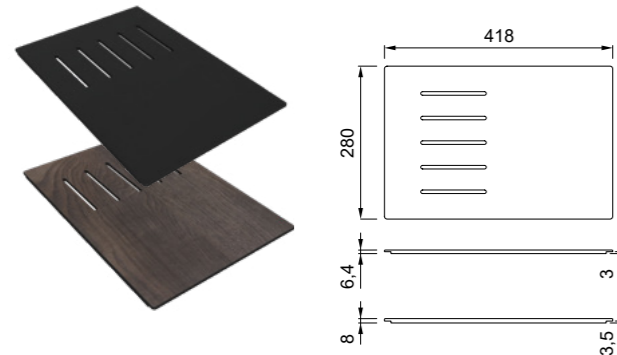

Integra ACCESSORIES

Chopping Board 418

Tagliere in Woodtech / HPL
Chopping board in Woodtech / HPL

DIMENSIONI / DIMENSIONS
418 x 280 x 6,4 mm - fin. BK Black
418 x 280 x 8 mm - fin. WD Wood

FINITURE / FINISHES

- BK Black ATH043BK € 110
- WD Wood ATH043WD € 110