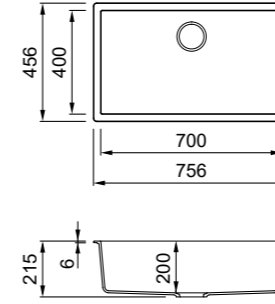

DIMENSIONI / DIMENSIONS
556 x 456 mm - P D 200 mm

INCASSO / BUILT-IN
Sopratop / Inset = 545 x 445 R5 mm
Sottotop / Undermount = 500 x 400 R10 mm

BASE / BASE
600 mm

KERATEK

Zen

Zen 130

LAVELLO / SINK
1 Vasca - Non reversibile /
1 Bowl - Non reversible