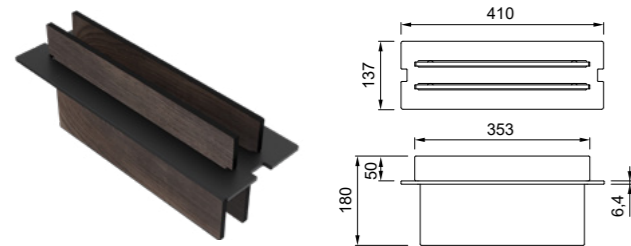

Tagliere in Woodtech / HPL
Chopping board in Woodtech / HPL

DIMENSIONI / DIMENSIONS
460 x 260 x 6,4 mm - fin. BK Black
460 x 260 x 8 mm - fin. WD Wood

FINITURE / FINISHES

- BK Black
ATT133BK € 140
- WD Wood
ATH133WD € 140

Tray Holder 410

Base multiuso in Woodtech con portaposate
Multi-use base in Woodtech with rack

DIMENSIONI / DIMENSIONS
410 x 137 x 100 mm

FINITURE / FINISHES

- BK Black
AMT113BK € 160

Chopping Rack 410

Portataglieri con struttura in Woodtech e due taglieri
Chopping Rack in Woodtech with 2 cutting boards