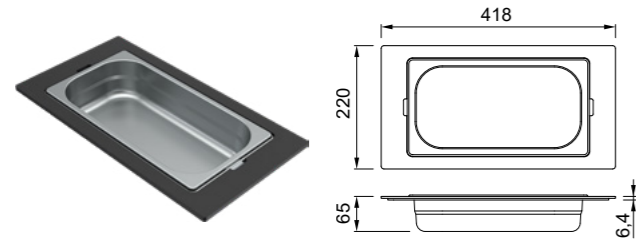

Zen / Zen F ACCESSORIES

Gourmet 418 1/3