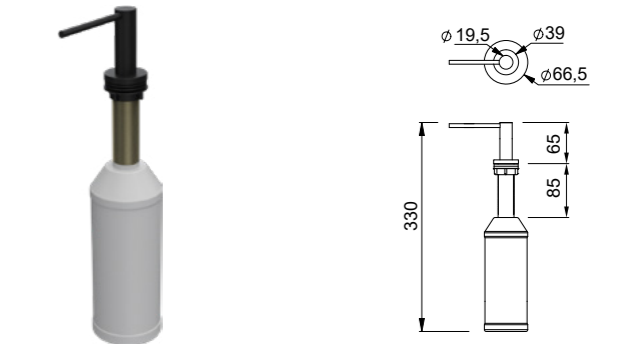

Soap Dispenser

Dosatore sapone in metallo
Metal soap dispenser

DIMENSIONE FORO D'INCASSO / DIMENSIONS OF HOLE FOR BUILT-IN INSTALLATION
Ø 35
DIMENSIONE / DIMENSIONS
Ø 39

FINITURE / FINISHES
BK Black ADI02304BK € 50
IN Inox ADI02304IN € 50