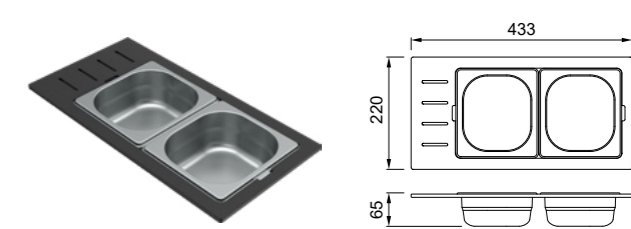

Gourmet Drain 433 1/6

Struttura in Woodtech e vaschette in acciaio Inox
Woodtech frame and stainless steel trays

DIMENSIONI / DIMENSIONS
433 x 220 x 65 mm

FINITURE / FINISHES

- IN Inox
  KD012065IN € 160
- BK Black
  KD012065BK € 220
- GD Gold
  KD012065GD € 340
- BZ Bronze
  KD012065BZ € 340