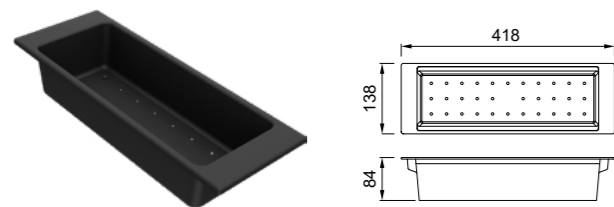

Colander 418

Vasca forata in polipropilene
Polypropylene colander

DIMENSIONI / DIMENSIONS
418 x 138 x 84 mm

FINITURE / FINISHES

- BK Black AVP035BK € 65