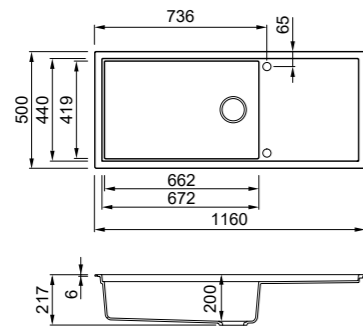

reddot winner 2022

LAVELLO / SINK
Lavello 1 vasca con gocciolatoio - Reversibile /
1-bowl sink with drainer - Reversible

DIMENSIONI / DIMENSIONS
1160 x 500 mm - P D 200 mm

INCASSO / BUILT-IN
Sopratop / Inset = 1140 x 480 mm
Filotop / Flushmount = consultare disegno
approfondito / see technical drawing

**BASE SOPRATOP /
INSET BASE**
• Top ≥ 35 mm
800 mm
• Top < 35 mm
1200 mm

**BASE FILOTOP /
BUILT-IN BASE**
• Top ≥ 40 mm
800 mm
• Top < 40 mm
1200 mm

KERATEK

K86 BLACK IN LKS51086 € 700	K83 CLAY IN LKS51083 € 700
BK LKS51086BKM	BK LKS51083BKM
GD LKS51086GLD € 740	GD LKS51083GLD € 740
BZ LKS51086BRZ	BZ LKS51083BRZ
K99 DARK GREY IN LKS51099 € 700	K82 SAGE IN LKS51082 € 700
BK LKS51099BKM	BK LKS51082BKM
GD LKS51099GLD € 740	GD LKS51082GLD € 740
BZ LKS51099BRZ	BZ LKS51082BRZ
K96 WHITE IN LKS51096 € 700	K87 COCOA IN LKS51087 € 700
BK LKS51096BKM	BK LKS51087BKM
GD LKS51096GLD € 740	GD LKS51087GLD € 740
BZ LKS51096BRZ	BZ LKS51087BRZ