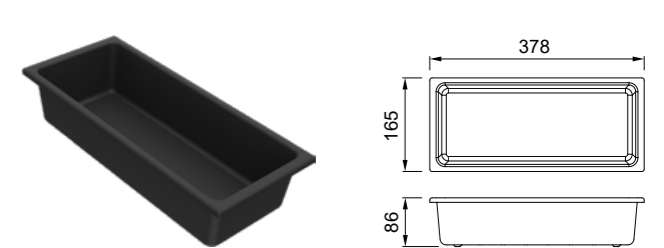

FINITURE / FINISHES

- BK Black
AMT103BK € 80

Mixology ACCESSORIES

Colander 378

Vasca forata in polipropilene
Polypropylene colander

DIMENSIONI / DIMENSIONS
378 x 165 x 86 mm

FINITURE / FINISHES

- BK Black
AVP036BK € 65

Bowl 378

Vasca chiusa in polipropilene
Polypropylene bowl

DIMENSIONI / DIMENSIONS
378 x 165 x 86 mm

FINITURE / FINISHES

- BK Black
ABP036BK € 65

Colander 410

Vasca forata in polipropilene
Polypropylene colander