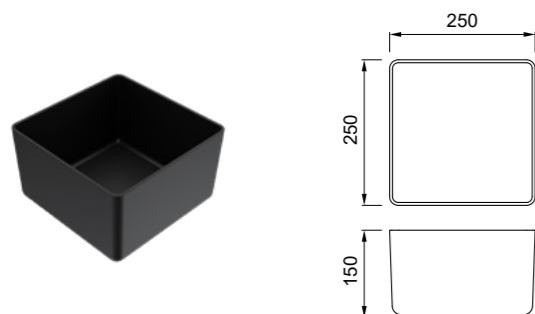

Sintesi ACCESSORIES

Pod 250

Contenitore multiuso in silicone
Silicon multi-use pod

DIMENSIONI / DIMENSIONS
250 x 250 x 150 mm

FINITURE / FINISHES

- BK Black
APS250BK € 80
- K82 Sage
APS250SG € 80
- K83 Clay
APS250CL € 80