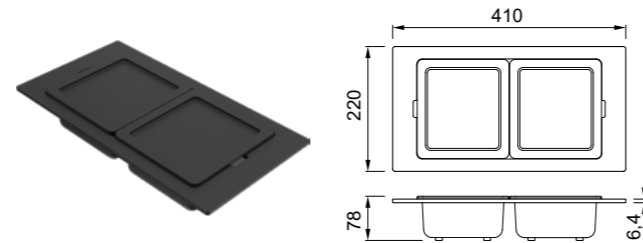

Gourmet Silicon 410 1/6

Struttura in Woodtech e vaschette con coperchio in silicone
Woodtech frame and silicon trays with cap

DIMENSIONI / DIMENSIONS
410 x 220 x 78 mm

FINITURE / FINISHES

- BK Black KF022078BKSIL € 200