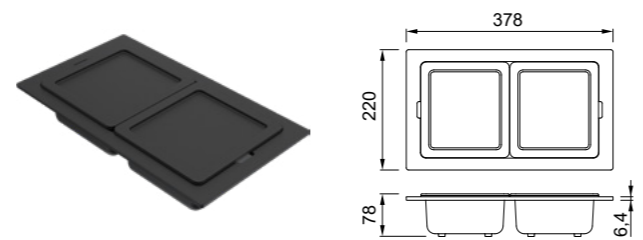

DIMENSIONI / DIMENSIONS
410 x 220 x 65 mm

FINITURE / FINISHES

- IN Inox
KF021065IN € 140
- BK Black
KF021065BK € 200
- GD Gold
KF021065GD € 300
- BZ Bronze
KF021065BZ € 300

Gourmet 410 1/6

Struttura in Woodtech e vaschette in acciaio Inox
Woodtech frame and stainless steel trays

DIMENSIONI / DIMENSIONS
410 x 220 x 65 mm

FINITURE / FINISHES

FINITURE / FINISHES

- IN Inox
KF022065IN € 160
- BK Black
KF022065BK € 220
- GD Gold
KF022065GD € 340
- BZ Bronze
KF022065BZ € 340

Pod 162

Contenitore multiuso in silicone con coperchio
Silicon pod with cap

DIMENSIONI / DIMENSIONS
162 x 175 x 78 mm

FINITURE / FINISHES

- BK Black
APS162BK € 60

Gourmet Silicon 378 1/6

Struttura in Woodtech e vaschette con coperchio in silicone
Woodtech frame and silicon trays with cap