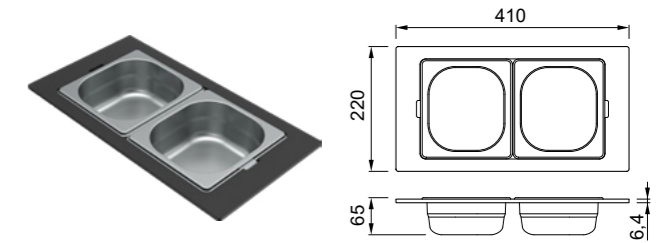

Gourmet Silicon 410 1/6

Struttura in Woodtech e vaschette con coperchio in silicone
Woodtech frame and silicon trays with cap

DIMENSIONI / DIMENSIONS
410 x 220 x 78 mm

FINITURE / FINISHES

- BK Black KF022078BKSIL € 200

Gourmet 410 1/3

Struttura in Woodtech e vaschetta in acciaio Inox
Woodtech frame and stainless steel tray

DIMENSIONI / DIMENSIONS
410 x 220 x 65 mm

FINITURE / FINISHES

- IN Inox KF021065IN € 140
- BK Black KF021065BK € 200
- GD Gold KF021065GD € 300
- BZ Bronze KF021065BZ € 300

Gourmet 410 1/6

Struttura in Woodtech e vaschette in acciaio Inox
Woodtech frame and stainless steel trays

DIMENSIONI / DIMENSIONS
410 x 220 x 65 mm

FINITURE / FINISHES

- IN Inox KF022065IN € 160
- BK Black KF022065BK € 220
- GD Gold KF022065GD € 340
- BZ Bronze KF022065BZ € 340