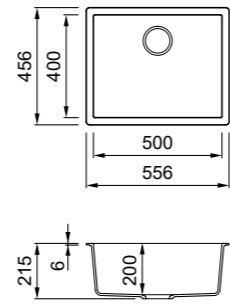

Zen 105

LAVELLO / SINK
1 Vasca - Non reversibile /
1 Bowl - Non reversible

DIMENSIONI / DIMENSIONS
556 x 456 mm - P D 200 mm

INCASSO / BUILT-IN
Sopratop / Inset = 545 x 445 R5 mm
Sottotop / Undermount = 500 x 400 R10 mm

BASE / BASE
600 mm