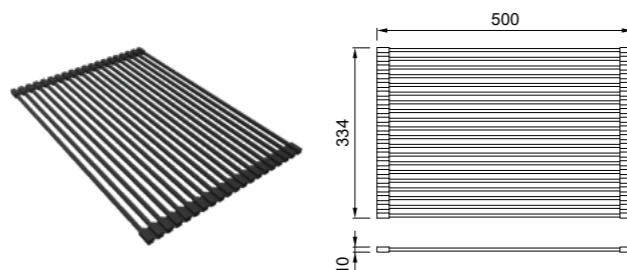

Drainer Flex 500

Gocciolatoio flessibile in silicone con barre in acciaio rivestite
Flexible drainer in silicon with steel-coated bars

DIMENSIONI / DIMENSIONS
500 x 334 x 10 mm

FINITURE / FINISHES

- BK Black
  ARS023BK € 90