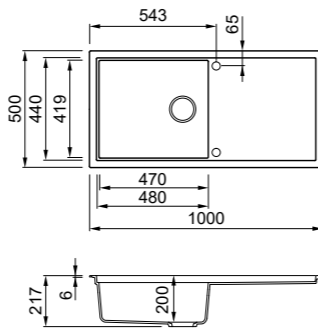

Sintesi 480

LAVELLO / SINK
Lavello 1 vasca con gocciolatoio - Reversibile /
1-bowl sink with drainer - Reversible

DIMENSIONI / DIMENSIONS
1000 x 500 mm - P D 200 mm

INCASSO / BUILT-IN
Sopratop / Inset = 980 x 480 mm
Filotop / Flushmount = consultare disegno
approfondito / see technical drawing

**BASE SOPRATOP /
INSET BASE**
• Top ≥ 35 mm
600 mm
• Top < 35 mm
1200 mm

**BASE FILOTOP /
BUILT-IN BASE**
• Top ≥ 40 mm
600 mm
• Top < 40 mm
1200 mm

KERATEK

K86 BLACK IN LKS48086 € 680	K83 CLAY IN LKS48083 € 680
BK LKS48086BKM	BK LKS48083BKM
GD LKS48086GLD € 720	GD LKS48083GLD € 720
BZ LKS48086BRZ	BZ LKS48083BRZ
K99 DARK GREY IN LKS48099 € 680	K82 SAGE IN LKS48082 € 680
BK LKS48099BKM	BK LKS48082BKM
GD LKS48099GLD € 720	GD LKS48082GLD € 720
BZ LKS48099BRZ	BZ LKS48082BRZ
K96 WHITE IN LKS48096 € 680	K87 COCOA IN LKS48087 € 680
BK LKS48096BKM	BK LKS48087BKM
GD LKS48096GLD € 720	GD LKS48087GLD € 720
BZ LKS48096BRZ	BZ LKS48087BRZ

CORREDO / SINK KIT
Sifone salvaspazio, Flow Pro, Troppopieno rettangolare, Kit di fissaggio.
Space-saving siphon, Flow Pro waste, Rectangular Overflow, Fixing Kit.

COMPONENTI / COMPONENTS
Overflow Rettangolare
Flow Pro

FINITURE / FINISHES
IN Inox GD Gold
BK Black BZ Bronze