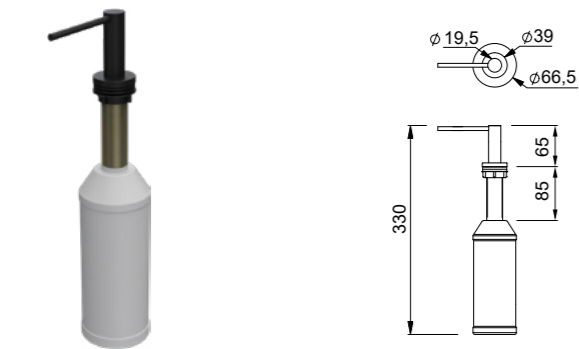

Soap Dispenser

Dosatore sapone in metallo
Metal soap dispenser

DIMENSIONE FORO DI INCASSO / DIMENSIONS OF HOLE FOR BUILT-IN INSTALLATION
Ø 35
DIMENSIONE / DIMENSIONS
Ø 39

1. **FINITURE / FINISHES**
2. BK Black ADI02304BK € 50
   - IN Inox ADI02304IN € 50