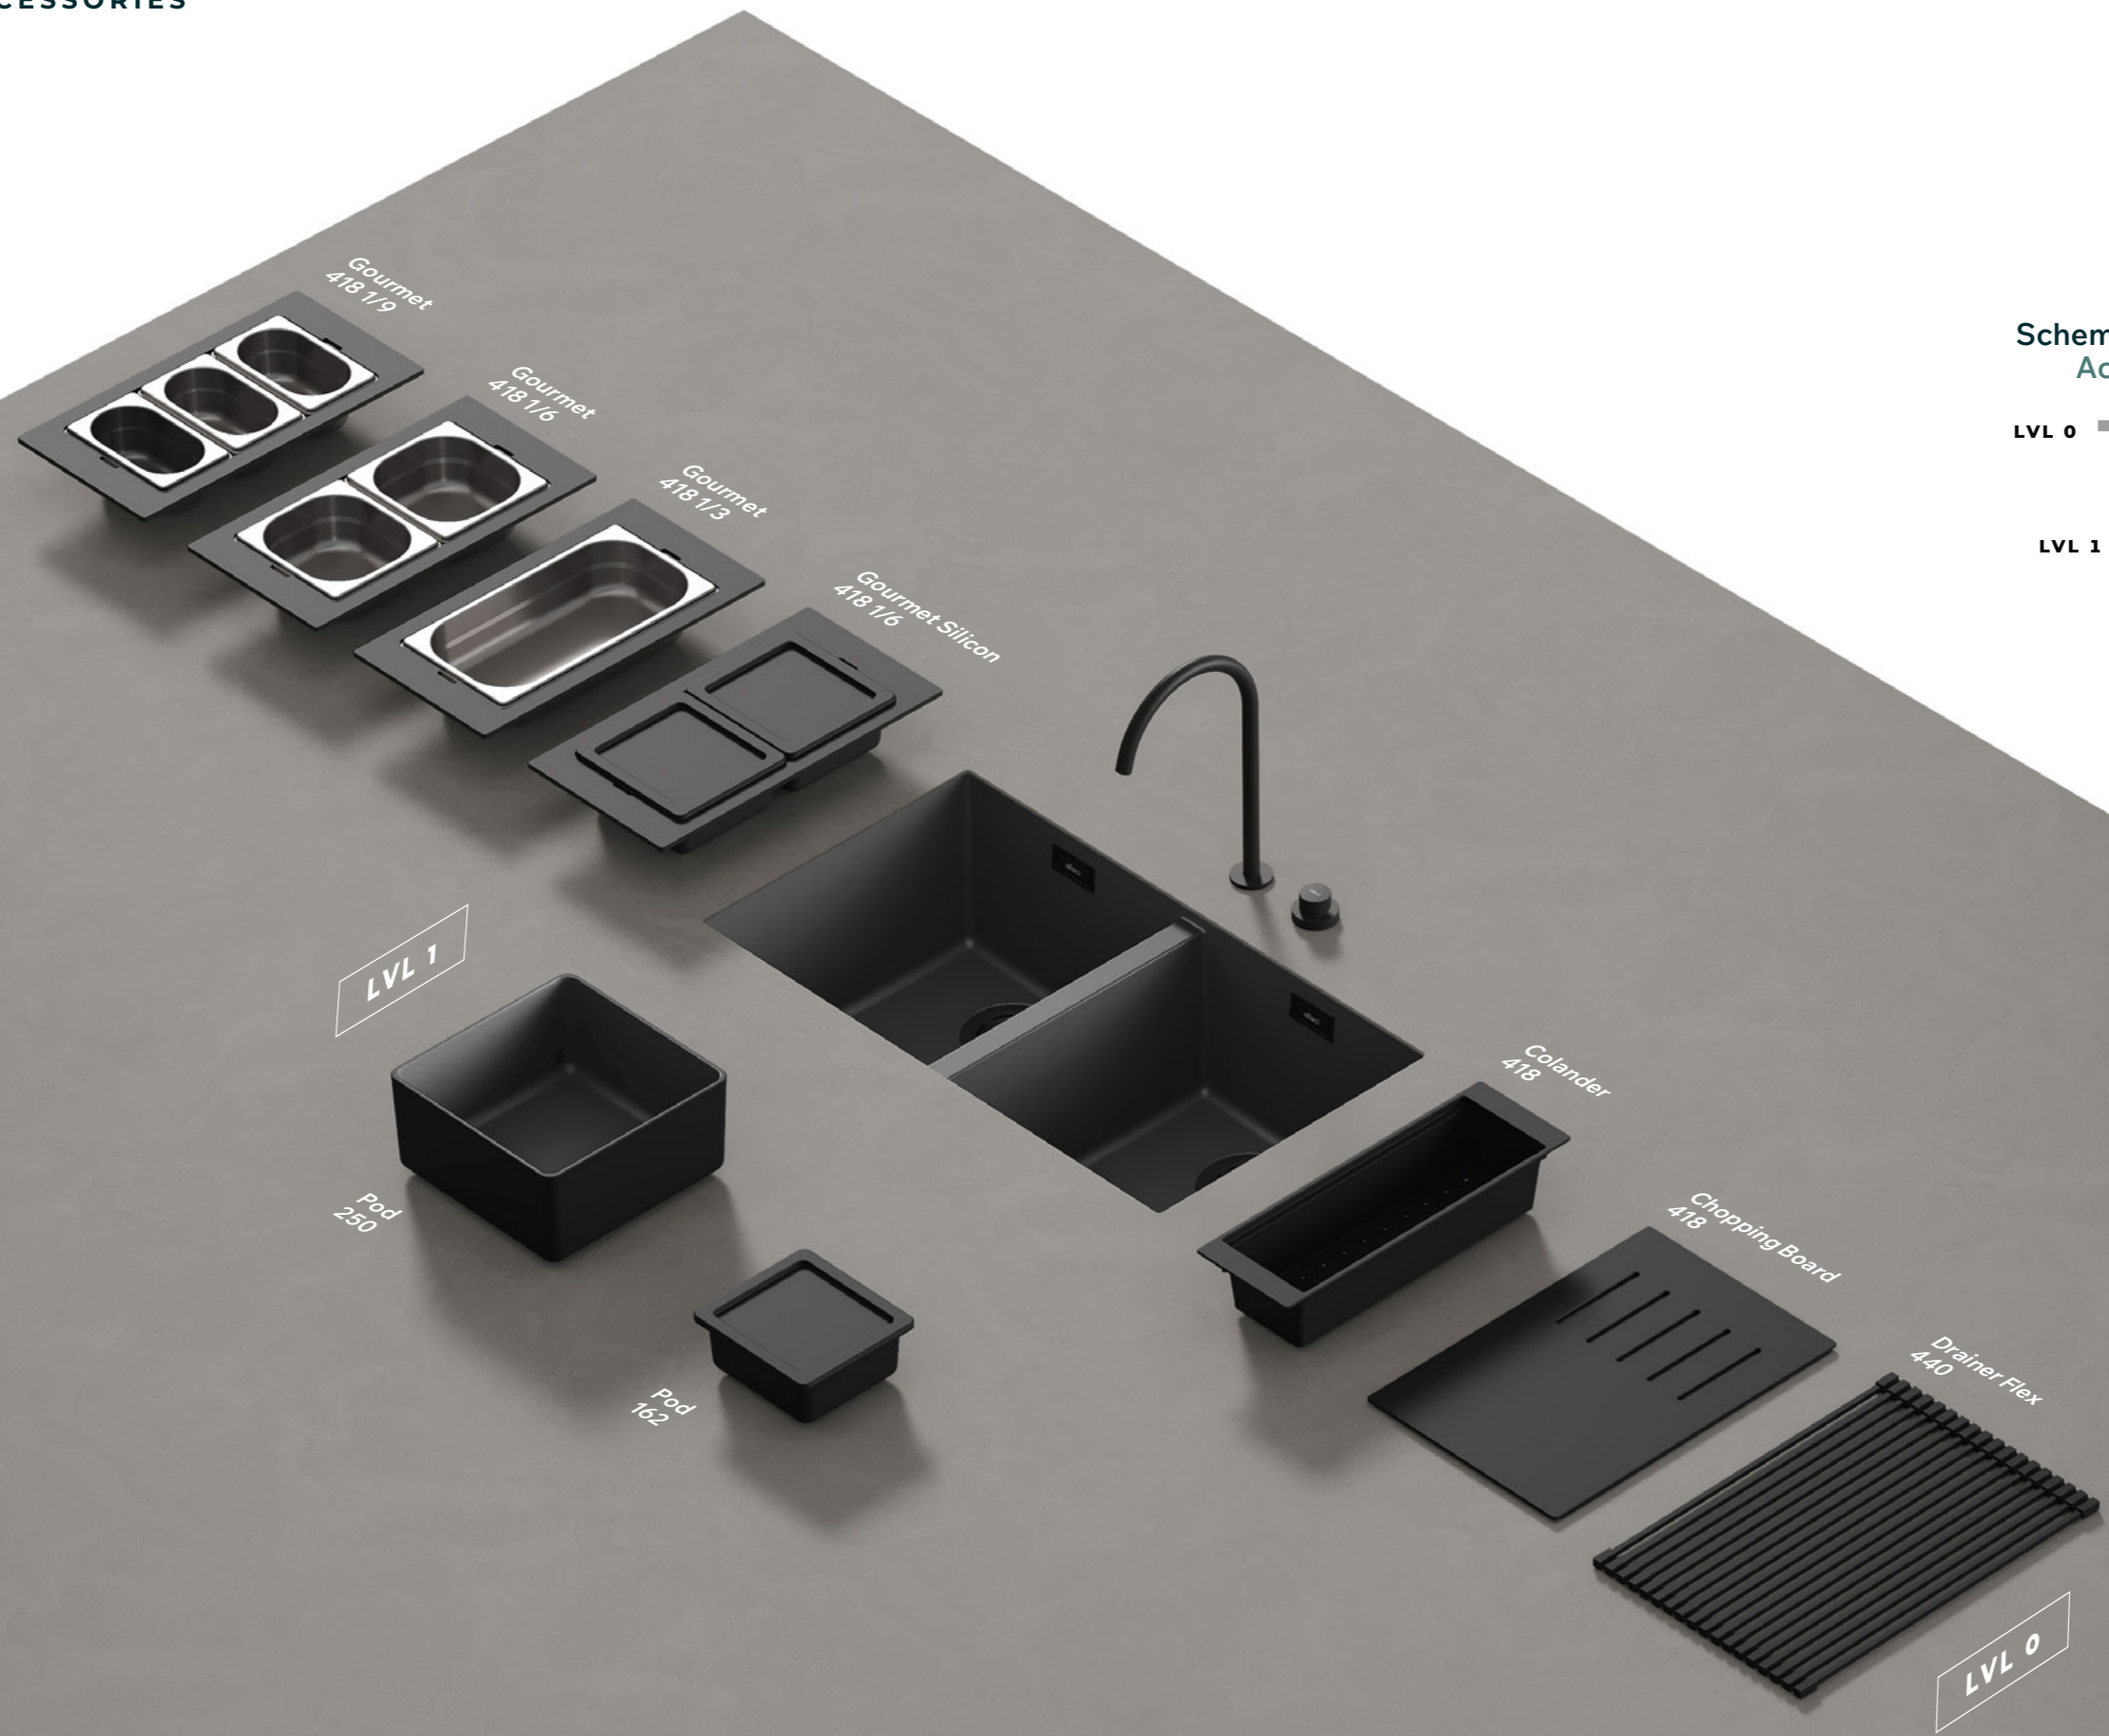

Integra ACCESSORIES

Possibili configurazioni
Possible configurations

Schema posizionamento accessori
Accessory placement diagram

LVL 1

Pod 250

Pod 162

Colander 418

Chopping Board 418

Drainer Flex 440

LVL 0