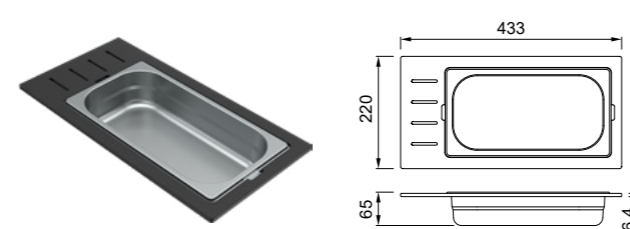

DIMENSIONI / DIMENSIONS
433 x 220 x 78 mm

FINITURE / FINISHES

- BK Black
KD012078BKSIL € 200

Sintesi ACCESSORIES

Gourmet Drain 433 1/3

Struttura in Woodtech e vaschetta in acciaio Inox
Woodtech frame and stainless steel tray