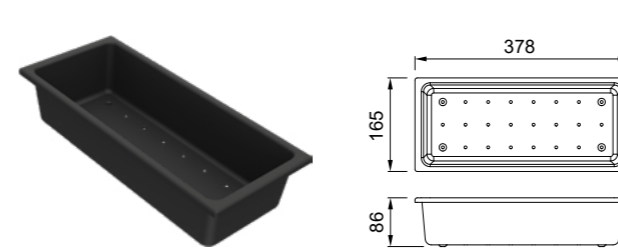

Mixology ACCESSORIES

Colander 378

Vasca forata in polipropilene
Polypropylene colander

DIMENSIONI / DIMENSIONS
378 x 165 x 86 mm

FINITURE / FINISHES

- BK Black
  AVP036BK € 65