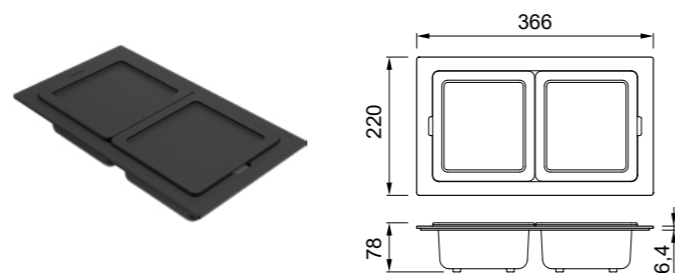

Gourmet Drain Silicon 366 1/6

Struttura in Woodtech e vaschette con coperchio in silicone
Woodtech frame and silicon pods with cover

DIMENSIONI / DIMENSIONS
366 x 220 x 78 mm

FINITURE / FINISHES

- BK Black
  KF012078BKSIL € 200