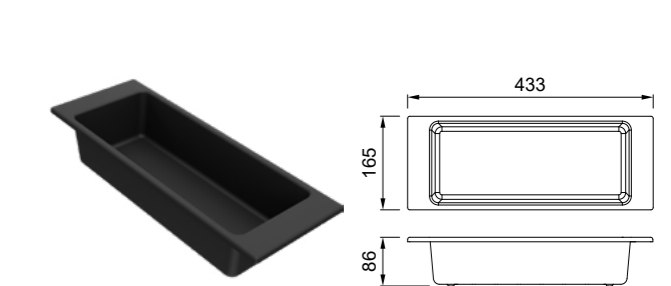

Bowl 433

Vasca chiusa in polipropilene
Polypropylene bowl

DIMENSIONI / DIMENSIONS
433 x 165 x 86 mm

FINITURE / FINISHES

- BK Black ABP037BK € 65

Sintesi ACCESSORIES

Pod 250

Contenitore multiuso in silicone
Silicon multi-use pod