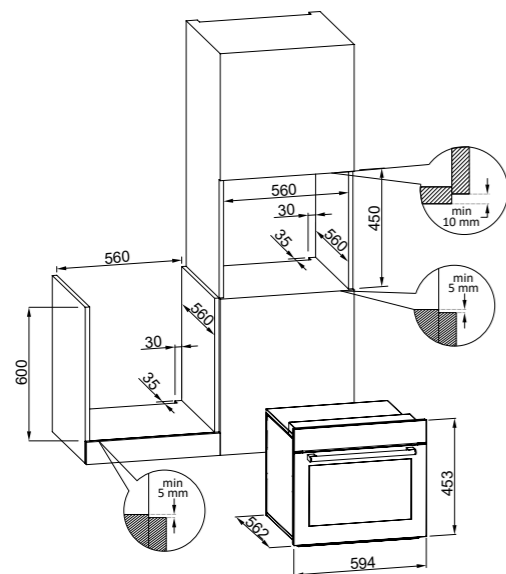

Sipario

Forno vapore 45 Steam oven 45

Estetica total black
Look total black

Vapore + Grill
Steam + Grill

Display led bianchi
White led display

Manopole soft touch
Soft touch knobs

Vetro porta rimovibile
Removable door glass

Porta fredda
Cold door

Forno vapore 45 cm estetica metallo nero opaco
Black matt metal steam oven 45 cm

FINITURE / FINISHES

BK Black
FVVS451BK € 2950

FUNZIONI FORNO = cottura vapore, grill, decalcificatore automatico

CLASSE ENERGETICA = A++

CAPACITÀ = 34 L - cavità Inox

COMANDI = digital timer + 2 manopole soft touch

PORTA = 3 vetri - finitura dark gray - soft closing

LAMPADA ALOGENA = n° 1

ACCESSORI INCLUSI = n° 1 griglia, n° 1 leccarda inox, vassoio inox microforato con coperchio, vassoio raccogli liquidi e supporto

MAX ASSORBIMENTO = 1,2 kW

TENSIONE / FREQUENZA = 220-240 V / 50-60 Hz

OVEN FUNCTIONS = steaming, grill, automatic water descaler

ENERGY RATING = A++

CAPACITY = 34 L - stainless steel made internal walls

CONTROLS = 2 soft touch knobs + display, digital timer

DOOR = 3 glasses (cool door) - dark gray finish

HALOGEN LAMP = n° 1

INCLUDED ACCESSORIES = n° 1 grill, n° 1 stainless steel drip pan, stainless steel tray with perforated cover, liquid collection tray

MAX ABSORPTION = 1,2 kW

TENSION / FREQUENCY = 220-240 V / 50-60 Hz