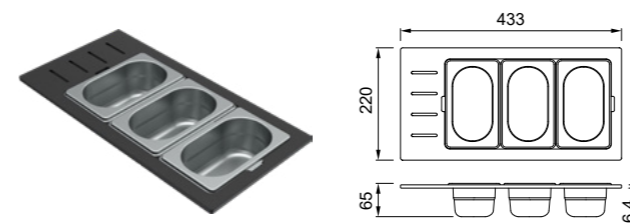

Gourmet Drain 433 1/9

Struttura in Woodtech e vaschette in acciaio Inox
Woodtech frame and stainless steel trays

DIMENSIONI / DIMENSIONS
433 x 220 x 65 mm

FINITURE / FINISHES

- IN Inox
  KD013065IN € 200
- BK Black
  KD013065BK € 280
- GD Gold
  KD013065GD € 380
- BZ Bronze
  KD013065BZ € 380