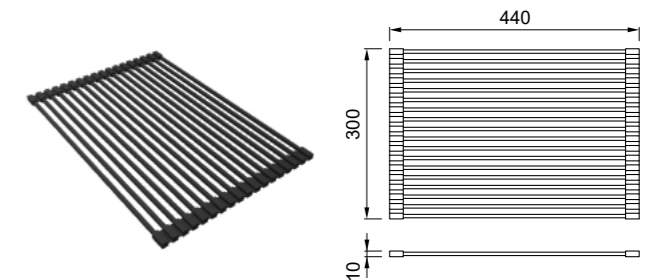

Drainer Flex 440

Gocciolatoio flessibile con barre in acciaio rivestite in silicone
Flexible drainer with silicon-coated steel bars

DIMENSIONI / DIMENSIONS
440 x 300 x 10 mm

FINITURE / FINISHES

- BK Black
  ARS013BK € 80