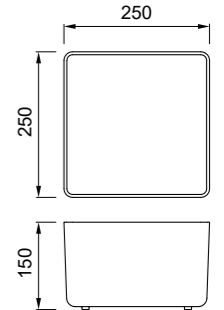

In abbinamento al lavello:
Matching with sink:
Sage

In abbinamento al lavello:
Matching with sink:
Clay

Contenitore multiuso in silicone
Silicon multi-use pod

DIMENSIONI / DIMENSIONS
250 x 250 x 150 mm

FINITURE / FINISHES