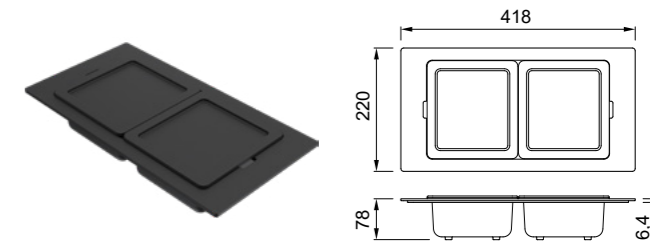

Gourmet Silicon 418

Struttura in Woodtech e vaschette con coperchio in silicone
Woodtech frame and silicon trays with cap

DIMENSIONI / DIMENSIONS
418 x 220 x 78 mm

FINITURE / FINISHES

- BK Black KF042078BKSIL € 200