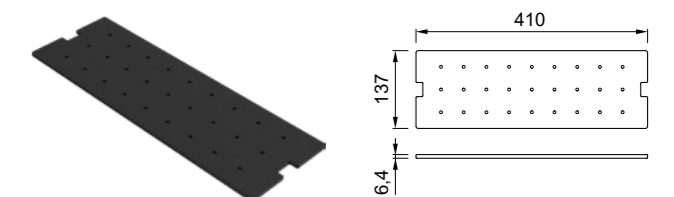

Tray 410

Base multiuso in Woodtech
Multi-use base in Woodtech

DIMENSIONI / DIMENSIONS
410 x 137 x 6,4 mm

1. **FINITURE / FINISHES**
2. BK Black AMT103BK € 80