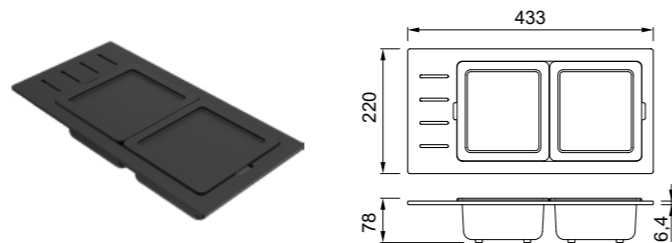

Gourmet Drain Silicon 433 1/6

Struttura in Woodtech e vaschette con coperchio in silicone
Woodtech frame and silicon trays with cover

DIMENSIONI / DIMENSIONS
433 x 220 x 78 mm

FINITURE / FINISHES

- BK Black
  KD012078BKSIL € 200