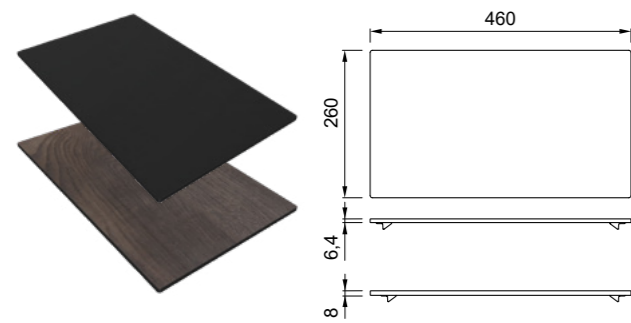

DIMENSIONE FORO DI INCASSO / DIMENSIONS OF HOLE FOR BUILT-IN INSTALLATION
Ø 35

DIMENSIONE / DIMENSIONS
Ø 50

FINITURE / FINISHES
 BK Black MOKSHOBK € 280
 IN Inox MIKSHOCS € 280

Mixology ACCESSORIES

Chopping Board 460

Tagliere in Woodtech / HPL
Chopping board in Woodtech / HPL

DIMENSIONI / DIMENSIONS
460 x 260 x 6,4 mm - fin. BK Black
460 x 260 x 8 mm - fin. WD Wood

FINITURE / FINISHES

- BK Black
ATT133BK € 140
- WD Wood
ATH133WD € 140