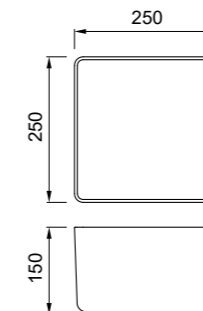

COMPONENTI / COMPONENTS

FINITURE / FINISHES

Essenza ACCESSORIES

Pod 250

Contenitore multiuso in silicone
Silicon multi-use pod

DIMENSIONI / DIMENSIONS
250 x 250 x 150 mm

FINITURE / FINISHES

- BK Black APS250BK € 80
- K82 Sage APS250SG € 80
- K83 Clay APS250CL € 80

Pod 162