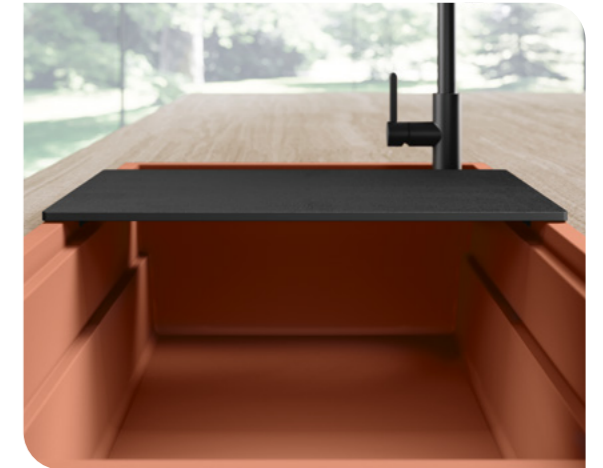

Disposizione Accessori Accessories disposition

Mixology è la prima workstation Elleci a essere dotata di 3 livelli per lo scorrimento degli accessori dedicati alle molteplici attività di preparazione. Una completa selezione di taglieri, vasche e colander, declinati in più dimensioni per poter essere posizionati a seconda delle esigenze. Un'unica linea ricca di funzioni diventa il centro nevralgico della cucina.

Mixology is the first Elleci workstation to feature 3 levels on which to slide the accessories used for a variety of preparation tasks. A complete selection of chopping boards, bowls and colanders, in different sizes, that can be positioned according to your needs. A unique line packed with functions becomes the nerve centre of the kitchen.