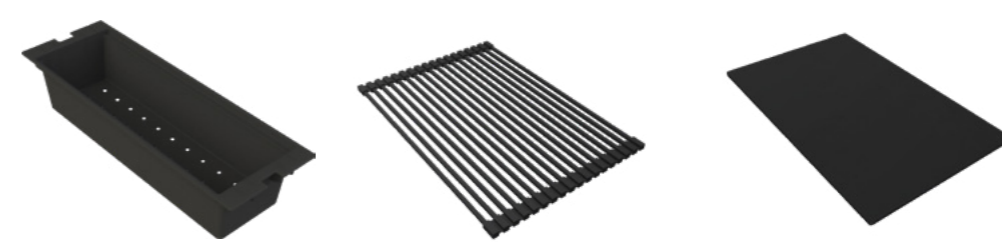

Mixology ACCESSORIES

Kit Chef

Il kit contiene: Colander 410 Black, Drainer Flex 440 Black, Chopping Board 460 Black
Kit contains: Colander 410 Black, Drainer Flex 440 Black, Chopping Board 460 Black

DIMENSIONI / DIMENSIONS
consultare sezione accessori / consult accessories section

Kit Chef
KCH001BK € 250