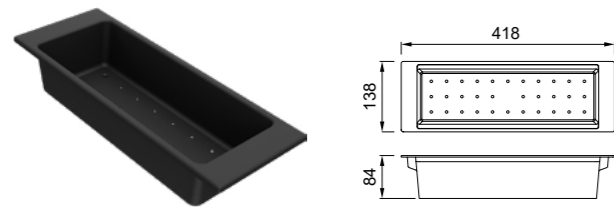

Colander 418

Vasca forata in polipropilene
Polypropylene colander

DIMENSIONI / DIMENSIONS
418 x 138 x 84 mm

FINITURE / FINISHES

- BK Black AVP035BK € 65