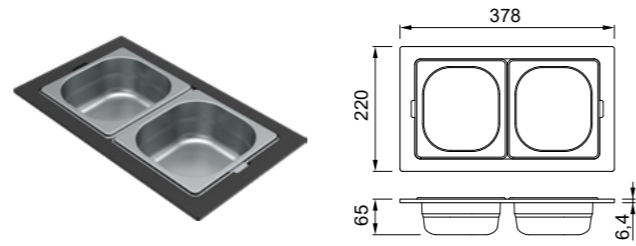

DIMENSIONI / DIMENSIONS
378 x 220 x 78 mm

FINITURE / FINISHES

- BK Black
KF052078BKSIL € 200

Gourmet 410 1/9

Struttura in Woodtech e vaschette in acciaio Inox
Woodtech frame and stainless steel trays

DIMENSIONI / DIMENSIONS
410 x 220 x 65 mm

DIMENSIONI / DIMENSIONS
378 x 220 x 65 mm

FINITURE / FINISHES

- IN Inox
KF051065IN € 140
- BK Black
KF051065BK € 200
- GD Gold
KF051065GD € 300
- BZ Bronze
KF051065BZ € 300

Gourmet 378 1/6

Struttura in Woodtech e vaschette in acciaio Inox
Woodtech frame and stainless steel trays