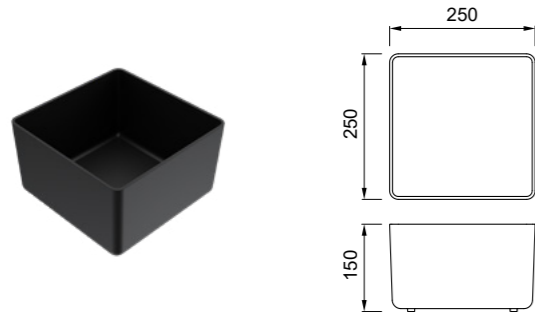

Bowl 378

Vasca chiusa in polipropilene
Polypropylene bowl

DIMENSIONI / DIMENSIONS
378 x 165 x 86 mm

FINITURE / FINISHES

- BK Black
ABP036BK € 65

Colander 410

Vasca forata in polipropilene
Polypropylene colander

DIMENSIONI / DIMENSIONS
410 x 138 x 84 mm

FINITURE / FINISHES

- BK Black
AVP033BK € 65

Drainer Flex 440

Gocciolatoio flessibile con barre in acciaio rivestite in silicone
Flexible drainer with silicon-coated steel bars

DIMENSIONI / DIMENSIONS
440 x 300 x 10 mm

FINITURE / FINISHES

- BK Black
ARS013BK € 80

Mixology ACCESSORIES

Pod 250

Contenitore multiuso in silicone
Silicon multi-use pod

DIMENSIONI / DIMENSIONS
250 x 250 x 150 mm