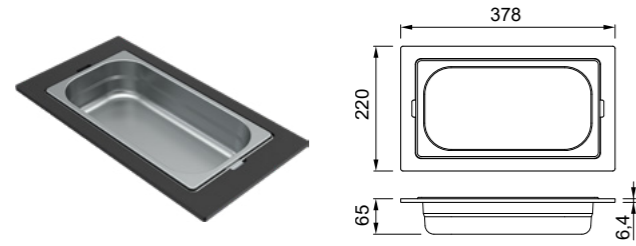

Mixology ACCESSORIES

Gourmet 378 1/3

Struttura in Woodtech e vaschetta in acciaio Inox
Woodtech frame and stainless steel tray

DIMENSIONI / DIMENSIONS
378 x 220 x 65 mm

FINITURE / FINISHES

- IN Inox
  KF051065IN € 140
- BK Black
  KF051065BK € 200
- GD Gold
  KF051065GD € 300
- BZ Bronze
  KF051065BZ € 300