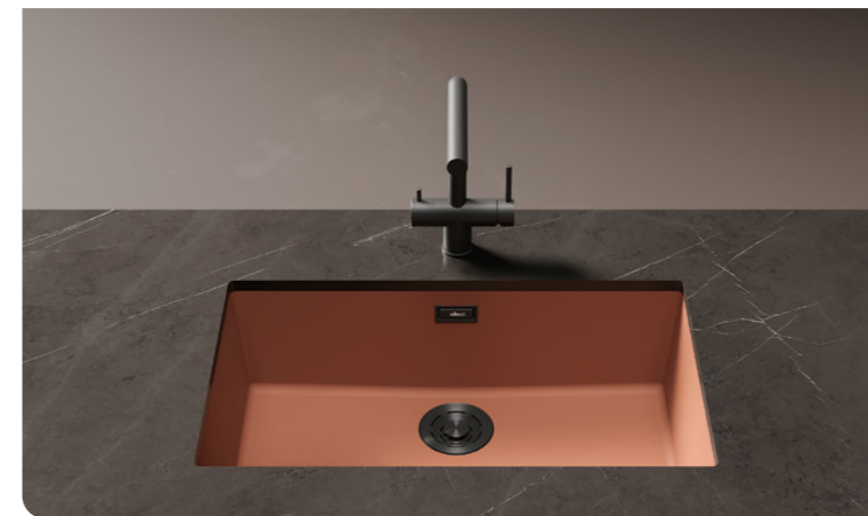

Sottotop Undermount

- × Dialogo
- × Zen