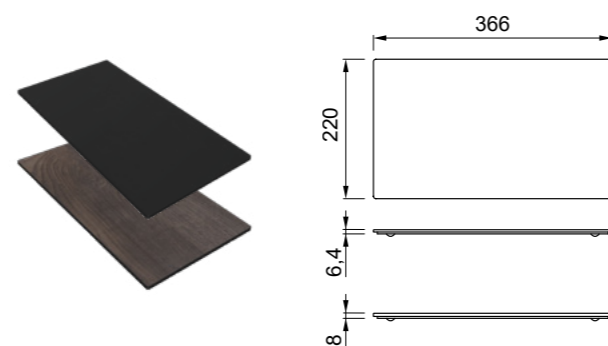

Pod 162

Contenitore multiuso in silicone con coperchio
Silicon pod with cap

DIMENSIONI / DIMENSIONS
162 x 175 x 78 mm

FINITURE / FINISHES

- BK Black
APS162BK € 60

Chopping Board 366

Tagliere in Woodtech / HPL
Chopping board in Woodtech / HPL