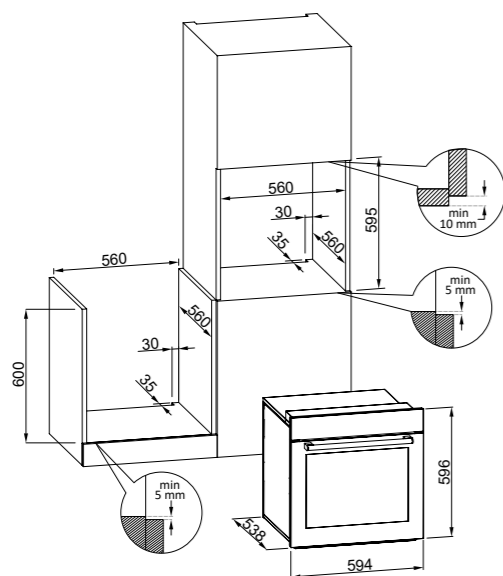

Sipario Forno termoventilato 60

Thermoventilated oven 60

Estetica total black
Look total black

12 Funzioni
12 Functions

Display led bianchi
White led display

Manopole soft touch
Soft touch knobs

Guide telescopiche estraibili
Pull-out telescopic guides

Chiusura ammortizzata
Soft closing

Porta fredda
Cold door

Vetro porta removibile
Removable glass door

+ Forno termoventilato 60 cm estetica metallo nero opaco
Black matt metal thermoventilated oven 60 cm

FINITURE / FINISHES

BK Black
FOVS601BK € 1750

FUNZIONI FORNO = n° 12

CLASSE ENERGETICA = A

CAPACITÀ = 65 L - cavità smaltata ultra black

COMANDI = digital timer + 2 manopole soft touch

PORTA = 3 vetri - completamente smontabile - finitura dark gray - soft closing

GUIDE = n° 1 coppia di guide lineari ad estrazione totale

LAMPADA ALOGENA = n° 1

ACCESSORI INCLUSI = n° 1 griglia, n° 1 leccarda smaltata

MAX ASSORBIMENTO = 3,5 kW

TENSIONE / FREQUENZA = 220-240 V / 50-60 HZ

OVEN FUNCTIONS = n° 12

ENERGY RATING = A

CAPACITY = 65 L - enamelled ultra black internal walls

CONTROLS = digital timer + 2 soft touch knobs

DOOR = 3 glasses - completely removable - dark gray finish - soft closing

GUIDES = n° 1 pair of linear pull-out telescopic guides

HALOGEN LAMP = n° 1

INCLUDED ACCESSORIES = n° 1 grid, n° 1 enamelled tray

MAX ABSORPTION = 3,5 kW

TENSION / FREQUENCY = 220-240 V / 50-60 HZ