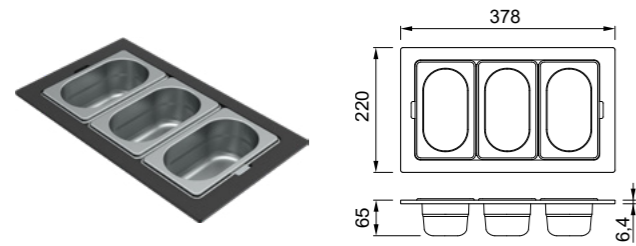

DIMENSIONI / DIMENSIONS
378 x 220 x 65 mm

FINITURE / FINISHES

- IN Inox
KF051065IN € 140
- BK Black
KF051065BK € 200
- GD Gold
KF051065GD € 300
- BZ Bronze
KF051065BZ € 300

Gourmet 378 1/6

Struttura in Woodtech e vaschette in acciaio Inox
Woodtech frame and stainless steel trays

DIMENSIONI / DIMENSIONS
378 x 220 x 65 mm

FINITURE / FINISHES

- IN Inox
KF052065IN € 160
- BK Black
KF052065BK € 220
- GD Gold
KF052065GD € 340
- BZ Bronze
KF052065BZ € 340

Gourmet 378 1/9

Struttura in Woodtech e vaschette in acciaio Inox
Woodtech frame and stainless steel trays