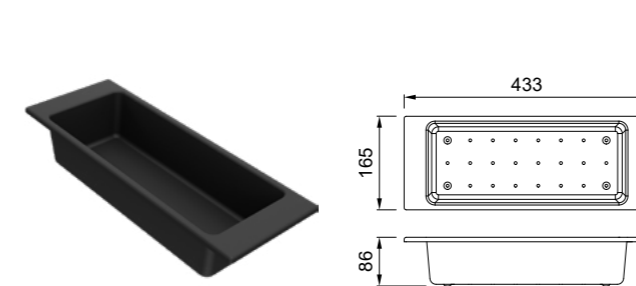

Colander 433

Vasca forata in polipropilene
Polypropylene colander

DIMENSIONI / DIMENSIONS
433 x 165 x 86 mm

FINITURE / FINISHES

- BK Black AVP037BK € 65