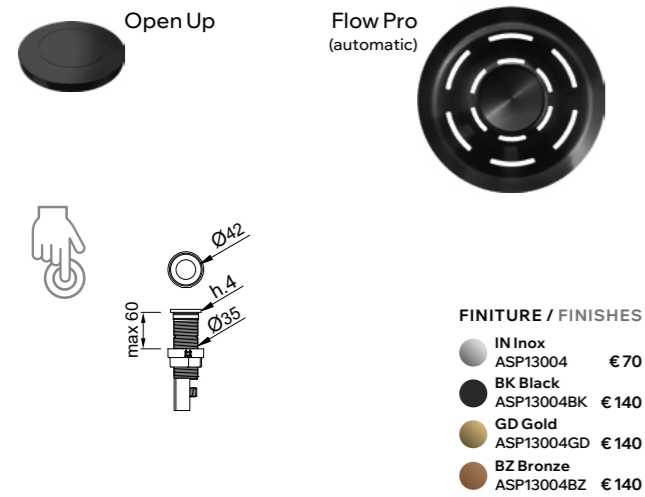

Sintesi 305

LAVELLO / SINK
Lavello 1 vasca con gocciolatoio - Reversibile /
1-bowl sink with drainer - Reversible

DIMENSIONI / DIMENSIONS
780 x 500 mm - P D 200 mm

INCASSO / BUILT-IN
Sopratop / Inset = 760 x 480 mm
Filotop / Flushmount = consultare disegno
approfondito / see technical drawing

Sintesi ACCESSORIES

Flow Pro Open Up

Sistema di scarico 1 via Flow Pro con comando remoto Open Up
1-way automatic Flow Pro drainer system with Open Up remote control

DIMENSIONE / DIMENSIONS
Ø 42

Flow Pro Open Twist