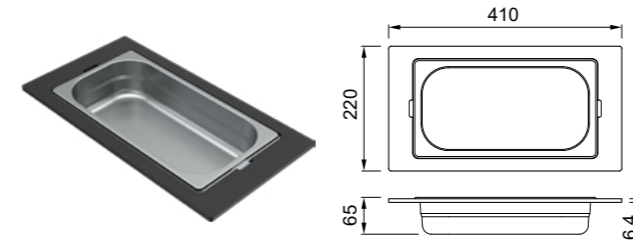

Gourmet Silicon 410 1/6

Struttura in Woodtech e vaschette con coperchio in silicone
Woodtech frame and silicon trays with cap

DIMENSIONI / DIMENSIONS
410 x 220 x 78 mm

FINITURE / FINISHES

- BK Black KF022078BKSIL € 200

Gourmet 410 1/3

Struttura in Woodtech e vaschetta in acciaio Inox
Woodtech frame and stainless steel tray

DIMENSIONI / DIMENSIONS
410 x 220 x 65 mm

FINITURE / FINISHES

- IN Inox KF021065IN € 140
- BK Black KF021065BK € 200
- GD Gold KF021065GD € 300
- BZ Bronze KF021065BZ € 300