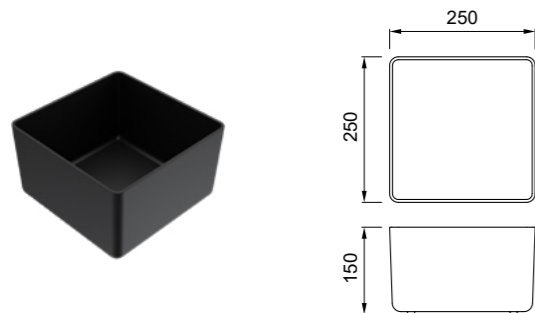

Bowl 433

Vasca chiusa in polipropilene
Polypropylene bowl

DIMENSIONI / DIMENSIONS
433 x 165 x 86 mm

FINITURE / FINISHES

- BK Black ABP037BK € 65

Sintesi ACCESSORIES

Pod 250

Contenitore multiuso in silicone
Silicon multi-use pod