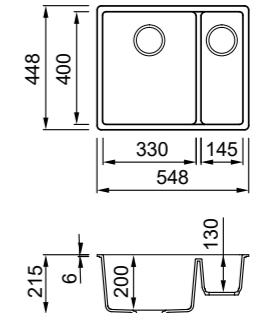

Zen F 150

LAVELLO / SINK
1 Vasca e 1/2 - Non reversibile /
1 Bowl & 1/2 - Non reversible

BASE / BASE
600 mm

DIMENSIONI / DIMENSIONS
548 x 448 mm - P D 200 / 130 mm

INCASSO / BUILT-IN
Filotop / Flushmount = consultare disegno
approfondito / see technical drawing

KERATEK

K86 BLACK BK LKZ15086F01BKM GD LKZ15086F01GLD € 680 BZ LKZ15086F01BRZ	K83 CLAY BK LKZ15083F01BKM GD LKZ15083F01GLD € 680 BZ LKZ15083F01BRZ
K99 DARK GREY BK LKZ15099F01BKM GD LKZ15099F01GLD € 680 BZ LKZ15099F01BRZ	K82 SAGE BK LKZ15082F01BKM GD LKZ15082F01GLD € 680 BZ LKZ15082F01BRZ
K96 WHITE BK LKZ15096F01BKM GD LKZ15096F01GLD € 680 BZ LKZ15096F01BRZ	K87 COCOA BK LKZ15087F01BKM GD LKZ15087F01GLD € 680 BZ LKZ15087F01BRZ