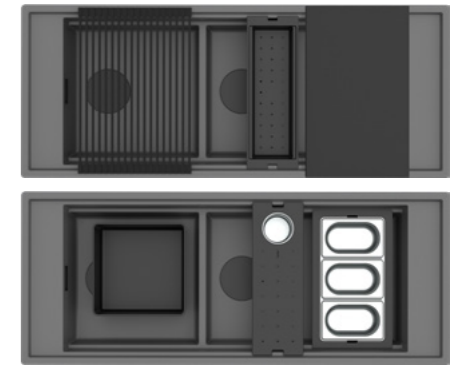

Ecologico
Environmentally friendly

Mixology

ACCESSORIES

Possibili configurazioni Possible configurations

Schema posizionamento accessori Accessory placement diagram

Mixology

LAVELLO / SINK
2 Vasche - Reversibile / 2 Bowls - Reversible