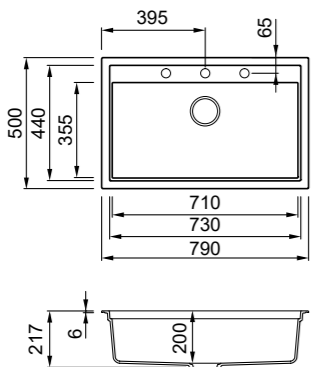

Sintesi

Sintesi 130

LAVELLO / SINK
Lavello 1 vasca - Non reversibile /
1-bowl sink - Non reversible

BASE / BASE
800 mm

DIMENSIONI / DIMENSIONS
790 x 500 mm - P D 200 mm

INCASSO / BUILT-IN
Sopratop / Inset = 770 x 480 mm
Filotop / Flushmount = consultare disegno
approfondito / see technical drawing

KERATEK

K86 BLACK	IN LKS13086 € 620	K83 CLAY	IN LKS13083 € 620
BK LKS13086BKM		BK LKS13083BKM	
GD LKS13086GLD	€ 660	GD LKS13083GLD	€ 660
BZ LKS13086BRZ		BZ LKS13083BRZ	
K99 DARK GREY	IN LKS13099 € 620	K82 SAGE	IN LKS13082 € 620
BK LKS13099BKM		BK LKS13082BKM	
GD LKS13099GLD	€ 660	GD LKS13082GLD	€ 660
BZ LKS13099BRZ		BZ LKS13082BRZ	
K96 WHITE	IN LKS13096 € 620	K87 COCOA	IN LKS13087 € 620
BK LKS13096BKM		BK LKS13087BKM	
GD LKS13096GLD	€ 660	GD LKS13087GLD	€ 660
BZ LKS13096BRZ		BZ LKS13087BRZ