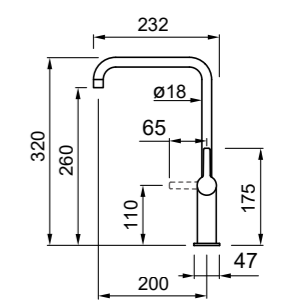

FINITURE LEVA / LEVER FINISHES

- Black K82 Sage
  MOKSMIBK82 € 570
- Black K83 Clay
  MOKSMIBK83 € 570

DIMENSIONE FORO / HOLE SIZE = $\varnothing$ 35 mm
BASE CANNA / SPOUT BASE = 47 x 47 mm
ROTAZIONE CANNA / SPOUT ROTATION = 360°
FLESSIBILE / FLEXI-HOSE = Inox 3/8" - 360 mm
CARTUCCIA / CARTRIDGE = 25 mm