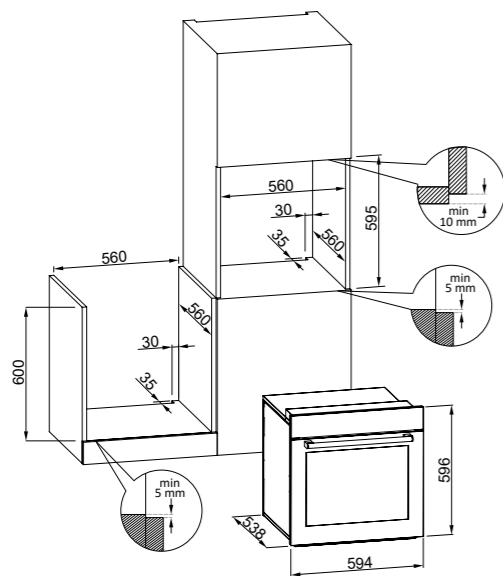

Sipario

Forno pirolitico 60 Pyrolytic oven 60

Estetica total black
Look total black

Autopulente
Self-cleaning

Display led bianchi
White led display

Manopole soft touch
Soft touch knobs

Guide telescopiche estraibili
Pull-out telescopic guides

Chiusura ammortizzata
Soft closing

Porta fredda
Cold door

Vetro porta removibile
Removable glass door

Forno pirolitico 60 cm estetica metallo nero opaco
Black matt metal pyrolytic oven 60 cm

FINITURE / FINISHES

BK Black
FPVS601BK € 2450

FUNZIONI FORNO = n° 9

CLASSE ENERGETICA = A+

CAPACITÀ = 65 L - cavità smaltata ultra black puntinata

COMANDI = digital timer + 2 manopole soft touch

PORTA = 4 vetri - finitura dark gray - soft closing

GUIDE = n° 1 coppia di guide lineari ad estrazione totale

LAMPADE ALOGENE = n° 2

ACCESSORI INCLUSI = n° 1 griglia, n° 1 leccarda smaltata

MAX ASSORBIMENTO = 3,5 kW

TENSIONE / FREQUENZA = 220-240 V / 50-60 Hz

OVEN FUNCTIONS = n° 9

ENERGY RATING = A+

CAPACITY = 65 L - enamelled dotted ultra black internal walls

CONTROLS = digital timer + 2 soft touch knobs

DOOR = 4 glasses - dark gray finish - soft closing

GUIDES = n° 1 pair of linear pull-out telescopic guides

HALOGEN LAMP = n° 2

INCLUDED ACCESSORIES = n° 1 grid, n° 1 enamelled tray

MAX ABSORPTION = 3,5 kW

TENSION / FREQUENCY = 220-240 V / 50-60 Hz