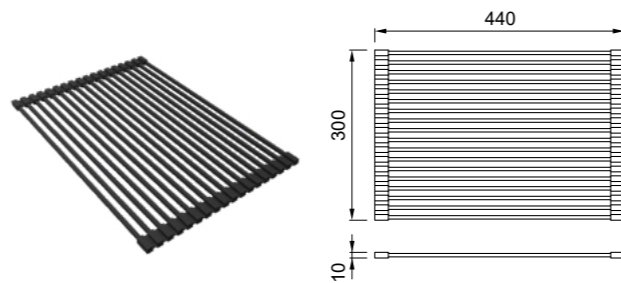

Drainer Flex 440

Gocciolatoio flessibile con barre in acciaio rivestite in silicone
Flexible drainer with silicon-coated steel bars

DIMENSIONI / DIMENSIONS
440 x 300 x 10 mm

FINITURE / FINISHES

- BK Black ARS013BK € 80