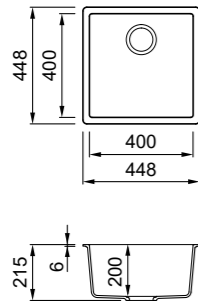

Zen F

Zen F 102

LAVELLO / SINK
1 Vasca - Non reversibile /
1 Bowl - Non reversible

BASE / BASE
500 mm

DIMENSIONI / DIMENSIONS
448 x 448 mm - P D 200 mm

INCASSO / BUILT-IN
Filotop / Flushmount = consultare disegno
approfondito / see technical drawing