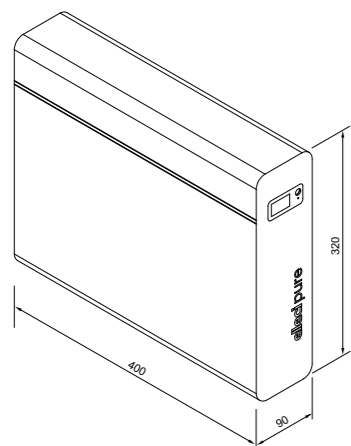

Elleci Pure Case

Installazione facile, attivazione plug and play
Easy installation, plug and play activation