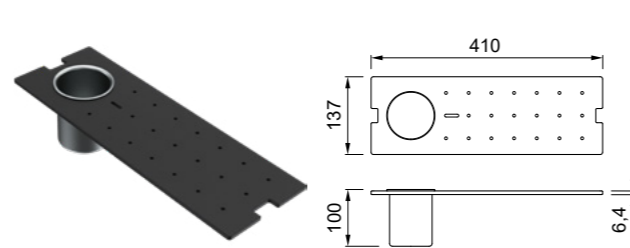

Tray Holder 410

Base multiuso in Woodtech con portaposate
Multi-use base in Woodtech with rack

DIMENSIONI / DIMENSIONS
410 x 137 x 100 mm

FINITURE / FINISHES

- BK Black
  AMT113BK € 160