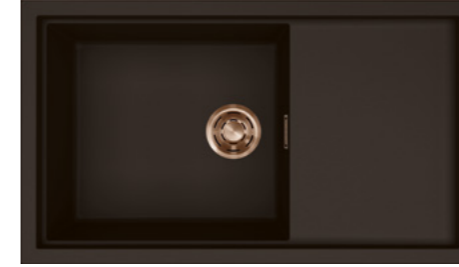

FINITURE / FINISHES
 IN Inox GD Gold
 BK Black BZ Bronze

Sintesi SINKS

Sintesi 410

LAVELLO / SINK
Lavello 1 vasca con gocciolatoio - Reversibile /
1-bowl sink with drainer - Reversible

DIMENSIONI / DIMENSIONS
860 x 500 mm - P D 200 mm