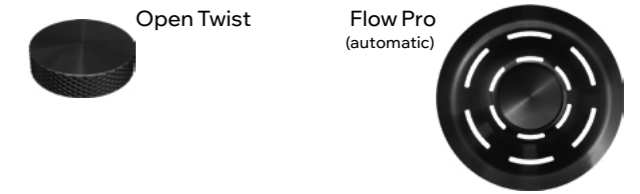

Sistema di scarico 1 via Flow Pro con comando remoto Open Up
1-way automatic Flow Pro drainer system with Open Up remote control
DIMENSIONE / DIMENSIONS
Ø 42

Flow Pro Open Twist

FINITURE / FINISHES
 IN Inox ASP13304F € 150
 BK Black ASP13304FBK € 210
 GD Gold ASP13304FGD € 210
 BZ Bronze ASP13304FBZ € 210