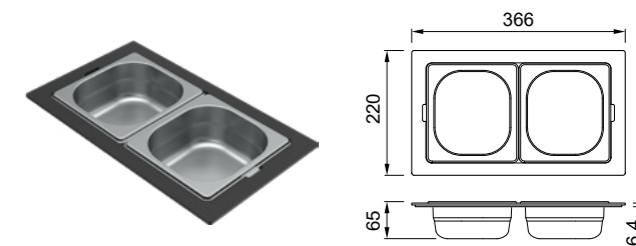

Gourmet 366 1/6

Struttura in Woodtech e vaschette in acciaio Inox
Woodtech frame and stainless steel trays

DIMENSIONI / DIMENSIONS
366 x 220 x 65 mm

FINITURE / FINISHES

- IN Inox
  KF012065IN € 160
- BK Black
  KF012065BK € 220
- GD Gold
  KF012065GD € 340
- BZ Bronze
  KF012065BZ € 340