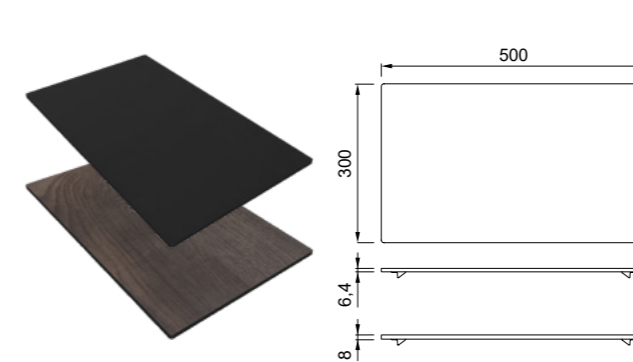

Sistema di scarico 1 via Flow Pro con comando remoto Open Twist
1-way automatic Flow Pro drainer system with Open Twist remote control
DIMENSIONE / DIMENSIONS
Ø 44

Chopping Board 500

Tagliere in Woodtech / HPL
Chopping board in Woodtech / HPL