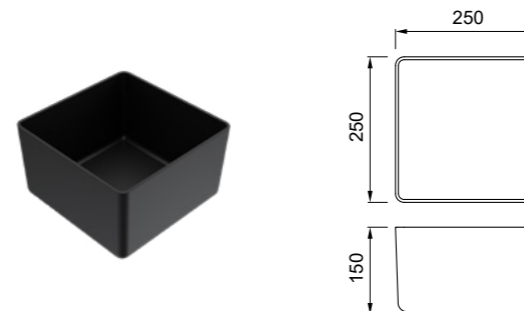

Pod 250

Contenitore multiuso in silicone
Silicon multi-use pod

DIMENSIONI / DIMENSIONS
250 x 250 x 150 mm

FINITURE / FINISHES

- BK Black APS250BK € 80
- K82 Sage APS250SG € 80
- K83 Clay APS250CL € 80

Gourmet Silicon 418 1/6