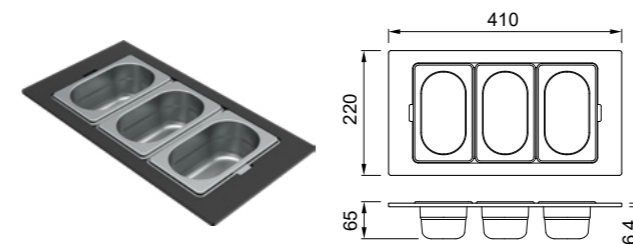

Gourmet 410 1/6

Struttura in Woodtech e vaschette in acciaio Inox
Woodtech frame and stainless steel trays

DIMENSIONI / DIMENSIONS
410 x 220 x 65 mm

FINITURE / FINISHES

- IN Inox KF022065IN € 160
- BK Black KF022065BK € 220
- GD Gold KF022065GD € 340
- BZ Bronze KF022065BZ € 340

DIMENSIONI / DIMENSIONS
410 x 138 x 84 mm

FINITURE / FINISHES

- BK Black AVP033BK € 65

Gourmet 410 1/9

Struttura in Woodtech e vaschette in acciaio Inox
Woodtech frame and stainless steel trays

DIMENSIONI / DIMENSIONS
410 x 220 x 65 mm