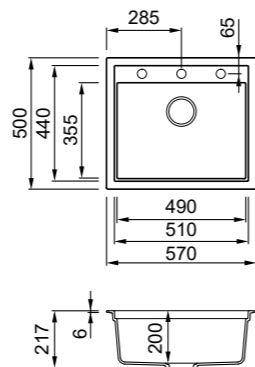

Sintesi 105

LAVELLO / SINK
Lavello 1 vasca - Non reversibile /
1-bowl sink - Non reversible

BASE / BASE
600 mm

DIMENSIONI / DIMENSIONS
570 x 500 mm - P D 200 mm

INCASSO / BUILT-IN
Sopratop / Inset = 550 x 480 mm
Filotop / Flushmount = consultare disegno
approfondito / see technical drawing

KERATEK

K86 BLACK	IN LKS10586 € 560	K83 CLAY	IN LKS10583 € 560
BK LKS10586BKM		BK LKS10583BKM	
GD LKS10586GLD	€ 600	GD LKS10583GLD	€ 600
BZ LKS10586BRZ		BZ LKS10583BRZ	
K99 DARK GREY	IN LKS10599 € 560	K82 SAGE	IN LKS10582 € 560
BK LKS10599BKM		BK LKS10582BKM	
GD LKS10599GLD	€ 600	GD LKS10582GLD	€ 600
BZ LKS10599BRZ		BZ LKS10582BRZ	
K96 WHITE	IN LKS10596 € 560	K87 COCOA	IN LKS10587 € 560
BK LKS10596BKM		BK LKS10587BKM	
GD LKS10596GLD	€ 600	GD LKS10587GLD	€ 600
BZ LKS10596BRZ		BZ LKS10587BRZ	

CORREDO / SINK KIT
Sifone salvaspazio, Flow Pro, Troppopieno rettangolare, Kit di fissaggio.
Space-saving siphon, Flow Pro waste, Rectangular Overflow, Fixing Kit.

COMPONENTI / COMPONENTS
Overflow Rettangolare
Flow Pro

FINITURE / FINISHES
IN Inox GD Gold
BK Black BZ Bronze