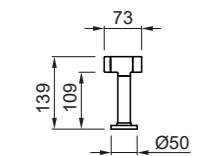

DIMENSIONE FORO DI INCASSO / DIMENSIONS OF HOLE FOR BUILT-IN INSTALLATION
Ø 35

DIMENSIONE / DIMENSIONS
Ø 50

FINITURE / FINISHES
 BK Black MOKSHOBK € 280
 IN Inox MIKSHOCS € 280

Mixology ACCESSORIES

Chopping Board 460

Tagliere in Woodtech / HPL
Chopping board in Woodtech / HPL

DIMENSIONI / DIMENSIONS
460 x 260 x 6,4 mm - fin. BK Black
460 x 260 x 8 mm - fin. WD Wood

FINITURE / FINISHES

- BK Black
ATT133BK € 140
- WD Wood
ATH133WD € 140