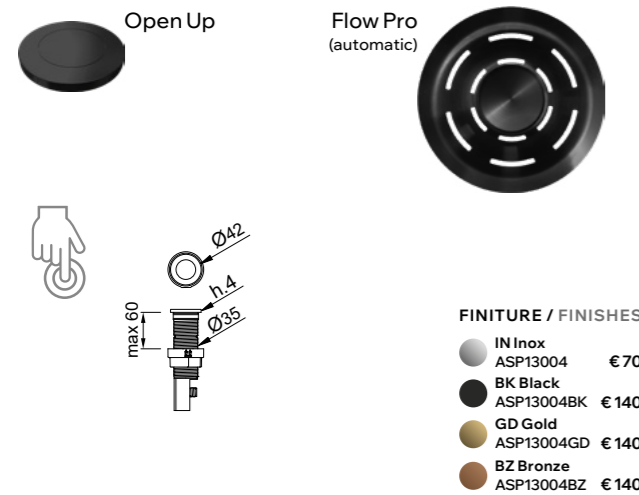

COMPONENTI / COMPONENTS
 Overflow Rettangolare
 Flow Pro

FINITURE / FINISHES
 IN Inox
 GD Gold
 BK Black
 BZ Bronze

Dialogo

Dialogo

LAVELLO / SINK
1 Vasca - Reversibile / 1 Bowl - Reversible

BASE / BASE
900 mm

Dialogo ACCESSORIES

Flow Pro Open Up

- FINITURE / FINISHES**
- IN Inox ASP13004 € 70
 - BK Black ASP13004BK € 140
 - GD Gold ASP13004GD € 140
 - BZ Bronze ASP13004BZ € 140

Sistema di scarico 1 via Flow Pro con comando remoto Open Up
1-way automatic Flow Pro drainer system with Open Up remote control
DIMENSIONE / DIMENSIONS
Ø 42