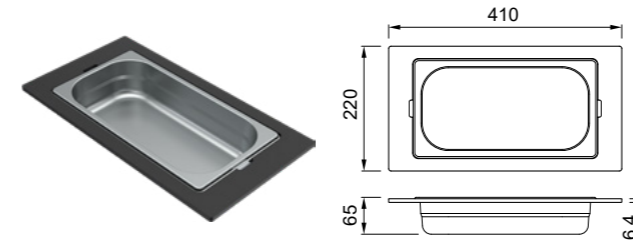

DIMENSIONI / DIMENSIONS
410 x 220 x 78 mm

FINITURE / FINISHES

- BK Black
KF022078BKSIL € 200

Mixology ACCESSORIES

Gourmet 410 1/3

Struttura in Woodtech e vaschetta in acciaio Inox
Woodtech frame and stainless steel tray