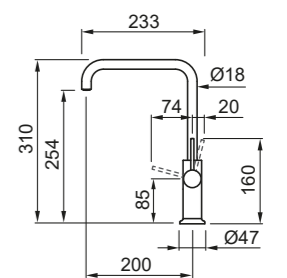

- GD Gold
MOKHYPGD € 400
- BZ Bronze
MOKHYPBZ € 400

DIMENSIONE FORO / HOLE SIZE = \varnothing 35 mm
 BASE CANNA / SPOUT BASE = \varnothing 47 mm
 ROTAZIONE CANNA / SPOUT ROTATION = 360°
 FLESSIBILE / FLEXI-HOSE = Inox 3/8" - 390 mm
 CARTUCCIA / CARTRIDGE = 25 mm