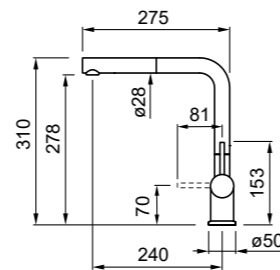

FINITURE / FINISHES

● CS Cromo spazzolato
MIKSTPCS € 410

● GD Gold
MOKSTPGD € 500

● BK Black
MOKSTPBK € 400

DIMENSIONE FORO / HOLE SIZE = $\varnothing$ 35 mm
BASE / BASE = $\varnothing$ 50 mm
ROTAZIONE CANNA / SPOUT ROTATION = 360°
FLESSIBILE / FLEXI-HOSE = Inox 3/8" - 350 mm
CARTUCCIA / CARTRIDGE = 35 mm