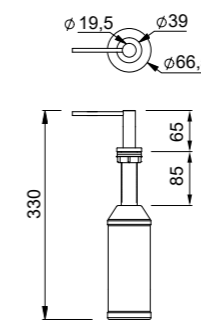

FINITURE / FINISHES
BK Black ADI02304BK € 50
IN Inox ADI02304IN € 50