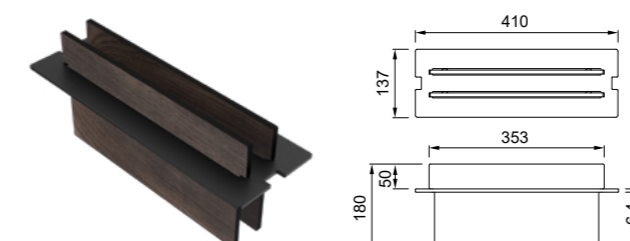

- FINITURE / FINISHES**
- BK Black MOKSHOBK € 280
 - IN Inox MIKSHOCS € 220

Dialogo ACCESSORIES

Chopping Board 460

Tagliere in Woodtech / HPL
Chopping board in Woodtech / HPL

DIMENSIONI / DIMENSIONS
460 x 260 x 6,4 mm - fin. BK Black
460 x 260 x 8 mm - fin. WD Wood

- FINITURE / FINISHES**
- BK Black AMT113BK € 160

Chopping Rack 410

Portataglieri con struttura in Woodtech e due taglieri
Chopping Rack in Woodtech with 2 cutting boards

DIMENSIONI / DIMENSIONS
410 x 137 x 180 mm