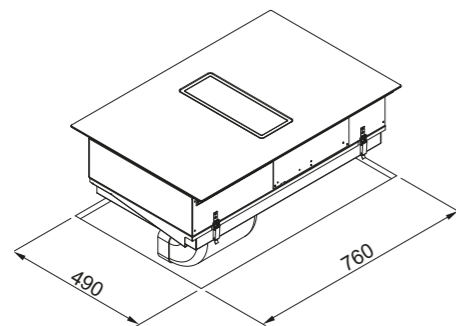

ACCESSORI INCLUSI = n°2 curve 90° e un tratto lunghezza 1 metro lineare sezione rettangolare (compatibili naber/i-tube)

MOUNTING = flushmount, flat

CONTROLS = white leds and single zone slider 4 cooking + 1 extractor hood with 9 power levels + booster

FUNCTIONS = automatic rapid heating, cooking booster, cooking timer, autonomous timer, pause and restart, pot presence detection

SAFETY = key lock, child safety, residual heat indication

COOKING ZONES = 4 zones 210x190mm, power 2,1 kW, Booster 3 kW, Bridge 3,7 kW

ABSORPTION = 8 levels of limitations from 1 to 7.4 kW

POWER SUPPLY = single phase 220-240 V 50-60 Hz, two phases 380-415 V 50-60 Hz

HOOD CONTROLS = white leds and slider command

FUNCTIONS = aspirant with external expulsion and filtered with included regenerable activated charcoal filters, automatic operation according to power level, hood timer with auto-off, grease filter saturation status indication, indication for charcoal filter saturation status, flap to direct aspirant flow (one side in metal and other in glass ceramic)

INCLUDED ACCESSORIES = 2 x 90° bent and 1 linear meter rectangular section pipe (naber / i-tube adaptable)