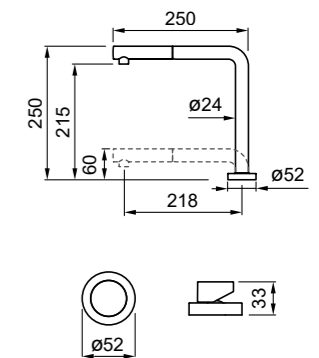

FINITURE / FINISHES

CS Cromo spazzolato
MIKFOLCS € 900

BK Black
MOKFOLBK € 850

GD Gold
MOKFOLGD € 950

DIMENSIONE FORO CANNA / SPOUT HOLE SIZE = $\varnothing$ 35 mm
DIMENSIONE FORO COMANDO / REMOTE HOLE SIZE = $\varnothing$ 35 mm
BASE CANNA E COMANDO / SPOUT AND REMOTE CONTROL BASE = $\varnothing$ 52 mm
ROTAZIONE CANNA / SPOUT ROTATION = 360°
FLESSIBILE / FLEXI-HOSE = Inox 3/8" - 450 mm
CARTUCCIA / CARTRIDGE = 25 mm