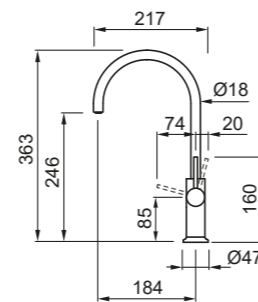

DIMENSIONE FORO / HOLE SIZE = $\varnothing$ 35 mm
BASE CANNA / SPOUT BASE = $\varnothing$ 47 mm
ROTAZIONE CANNA / SPOUT ROTATION = 360°
FLESSIBILE / FLEXI-HOSE = Inox 3/8" - 390 mm
CARTUCCIA / CARTRIDGE = 25 mm