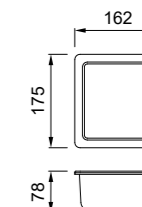

Essenza

Essenza 70

LAVELLO / SINK
1 Vasca - Reversibile / 1 Bowl - Reversible

BASE / BASE
800 mm

DIMENSIONI / DIMENSIONS
706 x 406 mm - P D 20 mm

KERATEK

K86 BLACK	IN LKES7086	€ 380
	BK LKES7086BKM	€ 420
	GD LKES7086GLD	
	BZ LKES7086BRZ	
K99 DARK GREY	IN LKES7099	€ 380
	BK LKES7099BKM	€ 420
	GD LKES7099GLD	
	BZ LKES7099BRZ	
K96 WHITE	IN LKES7096	€ 380
	BK LKES7096BKM	€ 420
	GD LKES7096GLD	
	BZ LKES7096BRZ	

Essenza 50

LAVELLO / SINK
Accessorio 1 vasca / 11 Accessory sink

BASE / BASE
600 mm

DIMENSIONI / DIMENSIONS
486 x 406 mm - P D 20 mm

KERATEK

K86 BLACK	IN LKES5086	€ 320
	BK LKES5086BKM	€ 360
	GD LKES5086GLD	
	BZ LKES5086BRZ	
K99 DARK GREY	IN LKES5099	€ 320
	BK LKES5099BKM	€ 360
	GD LKES5099GLD	
	BZ LKES5099BRZ	
K96 WHITE	IN LKES5096	€ 320
	BK LKES5096BKM	€ 360
	GD LKES5096GLD	
	BZ LKES5096BRZ	

CORREDO / SINK KIT
Sifone salvaspazio, Flow Pro, Troppopieno rettangolare, Kit di fissaggio.
Space-saving siphon, Flow Pro waste, Rectangular Overflow, Fixing Kit.

COMPONENTI / COMPONENTS

FINITURE / FINISHES

Essenza ACCESSORIES

Pod 250

Contenitore multiuso in silicone
Silicon multi-use pod

DIMENSIONI / DIMENSIONS
250 x 250 x 150 mm

FINITURE / FINISHES

- BK Black APS250BK € 80
- K82 Sage APS250SG € 80
- K83 Clay APS250CL € 80

Pod 162

Contenitore multiuso in silicone con coperchio
Silicon pod with cap

DIMENSIONI / DIMENSIONS
162 x 175 x 78 mm

FINITURE / FINISHES

- BK Black APS162BK € 60

Montaggio / Assembly