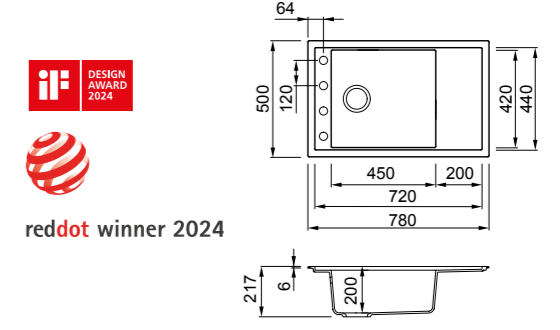

Sintesi 305

LAVELLO / SINK
Lavello 1 vasca con gocciolatoio - Reversibile /
1-bowl sink with drainer - Reversible

DIMENSIONI / DIMENSIONS
780 x 500 mm - P D 200 mm

INCASSO / BUILT-IN
Sopratop / Inset = 760 x 480 mm
Filotop / Flushmount = consultare disegno
approfondito / see technical drawing

**BASE SOPRATOP /
INSET BASE**
• Top ≥ 20 mm
600 mm
• Top < 20 mm
800 mm

**BASE FILOTOP /
BUILT-IN BASE**
• Top ≥ 30 mm
600 mm
• Top < 30 mm
800 mm

KERATEK

K86 BLACK IN LKS30586 € 620	K83 CLAY IN LKS30583 € 620
BK LKS30586BKM	BK LKS30583BKM
GD LKS30586GLD € 660	GD LKS30583GLD € 660
BZ LKS30586BRZ	BZ LKS30583BRZ
K99 DARK GREY IN LKS30599 € 620	K82 SAGE IN LKS30582 € 620
BK LKS30599BKM	BK LKS30582BKM
GD LKS30599GLD € 660	GD LKS30582GLD € 660
BZ LKS30599BRZ	BZ LKS30582BRZ
K96 WHITE IN LKS30596 € 620	K87 COCOA IN LKS30587 € 620
BK LKS30596BKM	BK LKS30587BKM
GD LKS30596GLD € 660	GD LKS30587GLD € 660
BZ LKS30596BRZ	BZ LKS30587BRZ