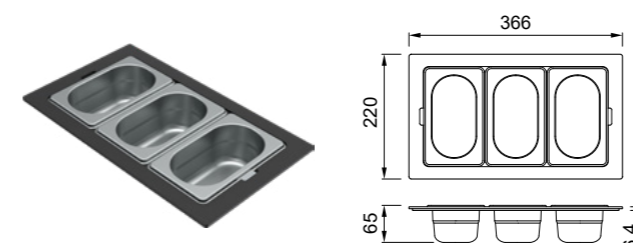

Gourmet 366 1/9

Struttura in Woodtech e vaschette in acciaio Inox
Woodtech frame and stainless steel trays

DIMENSIONI / DIMENSIONS
366 x 220 x 65 mm

FINITURE / FINISHES

- IN Inox
  KF013065IN € 200
- BK Black
  KF013065BK € 280
- GD Gold
  KF013065GD € 380
- BZ Bronze
  KF013065BZ € 380