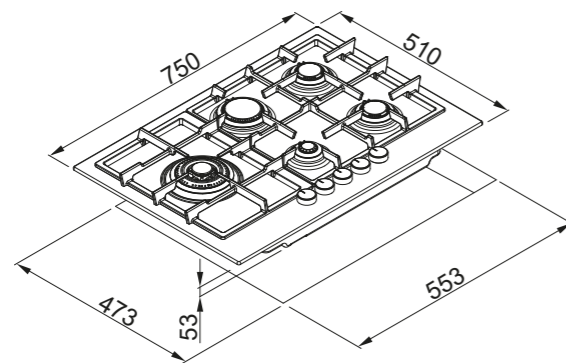

Plano Plus

Piano gas 75 laterale
Gas hob 75 side

Bruciatori piatti
Flat burners

Corona Wok
Wok burner

9 livelli di
potenza
Step flame
control

Griglie in ghisa
Cast iron grills

Accensione
integrata
Integrated
ignition system

Piano cottura gas 75 cm smaltato nero opaco con griglie in ghisa e wok laterale sx
Enameled black matt gas hob 75 cm with cast iron grids and wok burner left side

FINITURE / FINISHES

● Matt Black
PGPP751BKSB € 1000

PIANO = piano cottura smaltato con bruciatori piatti

COMANDI = manopole nere soft touch

FUNZIONI = step flame control su 9 livelli di potenza, accensione elettrica integrata sotto manopola, griglie e copri spartifiamma in ghisa, 5 bruciatori gas, 1 ausiliario 1 kW, 2 semirapido 1,75 kW, 1 rapido 3 kW centrale

SICUREZZA = termovalvola di sicurezza

HOB = flat burner full black

CONTROLS = black knobs soft touch

FUNCTIONS = step flame control on 9 power levels, integrated electric ignition under knob, cast iron grids and flame covers, 5 gas burners, 1 auxiliary 1 kW, 2 semi-rapid 1.75 kW, 1 rapid 3 kW central

SAFETY = safety thermostatic valve