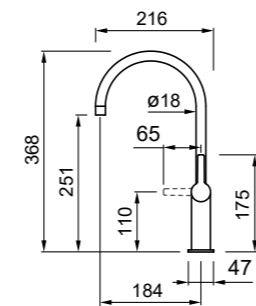

FINITURE LEVA / LEVER FINISHES

- Black K82 Sage
  MOKBARBK82 € 570
- Black K83 Clay
  MOKBARBK83 € 570

DIMENSIONE FORO / HOLE SIZE = $\varnothing$ 35 mm
BASE CANNA / SPOUT BASE = 47 x 47 mm
ROTAZIONE CANNA / SPOUT ROTATION = 360°
FLESSIBILE / FLEXI-HOSE = Inox 3/8" - 360 mm
CARTUCCIA / CARTRIDGE = 25 mm