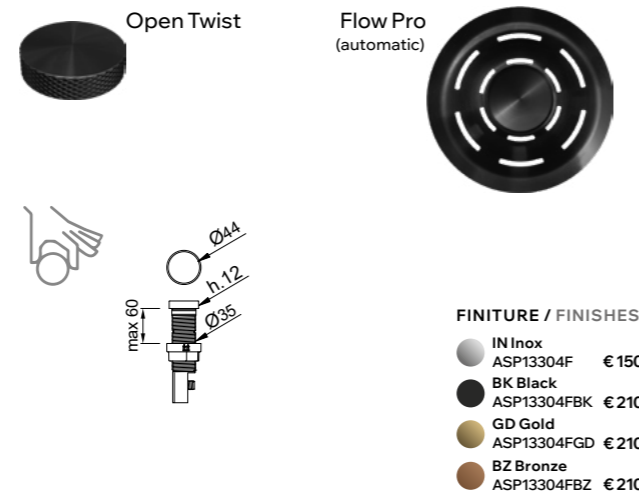

Flow Pro Open Twist

1. **FINITURE / FINISHES**
2. IN Inox ASP13304F € 150
   - BK Black ASP13304FBK € 210
   - GD Gold ASP13304FGD € 210
   - BZ Bronze ASP13304FBZ € 210

Sistema di scarico 1 via Flow Pro con comando remoto Open Twist
1-way automatic Flow Pro drainer system with Open Twist remote control
DIMENSIONE / DIMENSIONS
Ø 44