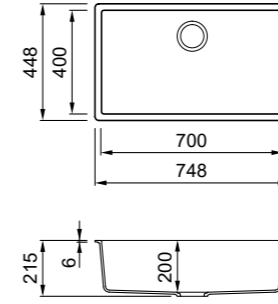

FINITURE / FINISHES
 BK Black GD Gold
 BZ Bronze

Zen F

Zen F 130

LAVELLO / SINK
1 Vasca - Non reversibile /
1 Bowl - Non reversible

BASE / BASE
800 mm

DIMENSIONI / DIMENSIONS
748 x 448 mm - P D 200 mm

INCASSO / BUILT-IN
Filotop / Flushmount = consultare disegno
approfondito / see technical drawing