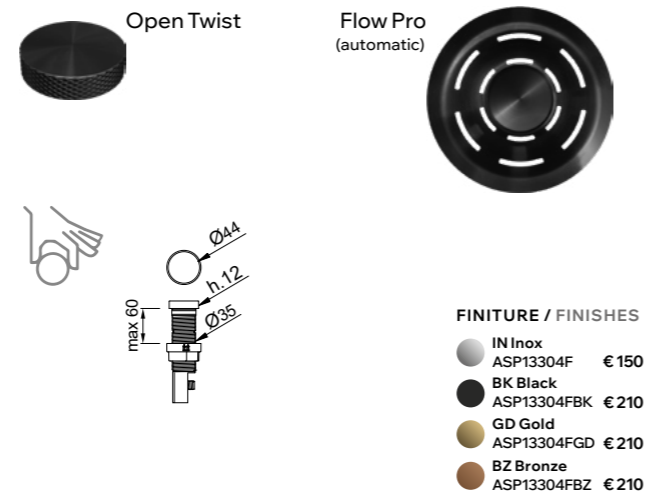

Sintesi ACCESSORIES

Flow Pro Open Up

Sistema di scarico 1 via Flow Pro con comando remoto Open Up
1-way automatic Flow Pro drainer system with Open Up remote control

DIMENSIONE / DIMENSIONS
Ø 42

Flow Pro Open Twist