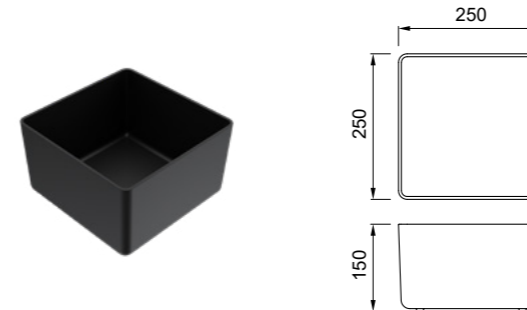

Integra ACCESSORIES

Pod 250

Contenitore multiuso in silicone
Silicon multi-use pod

DIMENSIONI / DIMENSIONS
250 x 250 x 150 mm

FINITURE / FINISHES

- BK Black APS250BK € 80
- K82 Sage APS250SG € 80
- K83 Clay APS250CL € 80