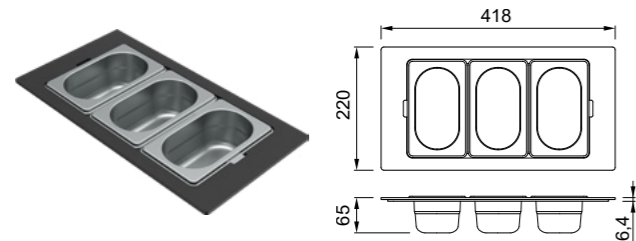

Gourmet 418 1/9

Struttura in Woodtech e vaschette in acciaio Inox
Woodtech frame and stainless steel trays

DIMENSIONI / DIMENSIONS
418 x 220 x 65 mm

FINITURE / FINISHES

- IN Inox
  KF043065IN € 200
- BK Black
  KF043065BK € 280
- GD Gold
  KF043065GD € 380
- BZ Bronze
  KF043065BZ € 380