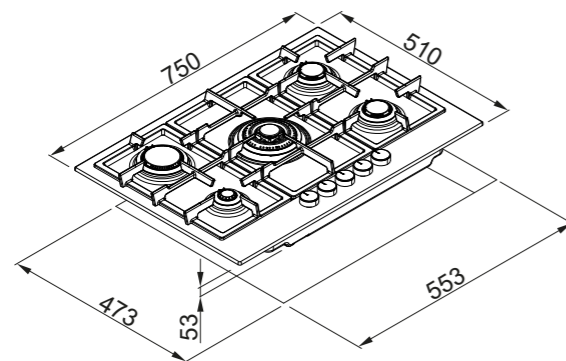

Plano Plus

Piano gas 75
Gas hob 75

Bruciatori piatti
Flat burners

Corona Wok
Wok burner

9 livelli di
potenza
Step flame
control

Griglie in ghisa
Cast iron grills

Accensione
integrata
Integrated
ignition system

Piano cottura gas 75 cm smaltato nero opaco con griglie in ghisa e wok centrale
Enameled black matt gas hob 75 cm with cast iron grids and wok burner central position

FINITURE / FINISHES

● Matt Black
PGPP751BKCS € 970

PIANO = piano cottura smaltato con bruciatori piatti

COMANDI = manopole nere soft touch

FUNZIONI = step flame control su 9 livelli di potenza, accensione elettrica integrata sotto manopola, griglie e copri spartifiamma in ghisa, 5 bruciatori gas, 1 ausiliario 1 kW, 2 semirapido 1,75 kW, 1 rapido 3 kW centrale

SICUREZZA = termovalvola di sicurezza

HOB = flat burner full black

CONTROLS = black knobs soft touch

FUNCTIONS = step flame control on 9 power levels, integrated electric ignition under knob, cast iron grids and flame covers, 5 gas burners, 1 auxiliary 1 kW, 2 semi-rapid 1.75 kW, 1 rapid 3 kW central

SAFETY = safety thermovalve