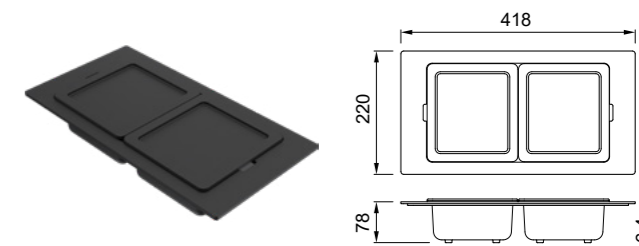

Pod 250

Contenitore multiuso in silicone
Silicon multi-use pod

DIMENSIONI / DIMENSIONS
250 x 250 x 150 mm

FINITURE / FINISHES

- BK Black APS250BK € 80
- K82 Sage APS250SG € 80
- K83 Clay APS250CL € 80

Gourmet Silicon 418 1/6