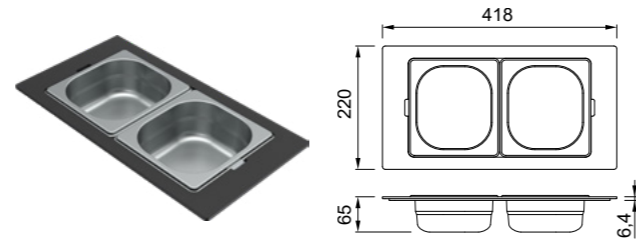

Gourmet 418 1/6