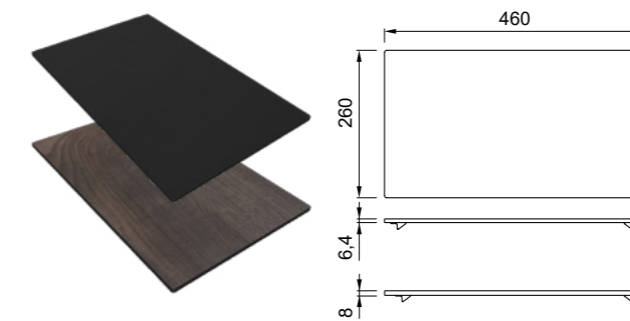

- FINITURE / FINISHES**
- BK Black MOKSHOBK € 280
 - IN Inox MIKSHOCS € 220

Dialogo ACCESSORIES

Chopping Board 460

Tagliere in Woodtech / HPL
Chopping board in Woodtech / HPL

DIMENSIONI / DIMENSIONS
460 x 260 x 6,4 mm - fin. BK Black
460 x 260 x 8 mm - fin. WD Wood