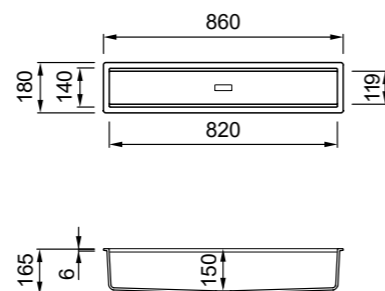

Dialogo

Dialogo canale attrezzato

LAVELLO / SINK
Accessorio 1 vasca / 1 Accessory sink

BASE / BASE
900 mm

DIMENSIONI / DIMENSIONS
860 x 180 mm - P D 150 mm

INCASSO / BUILT-IN
Sopratop / Inset = 850 x 170 R5 mm
Sottotop / Undermount = 820 x 140 R4 mm

KERATEK

K86 BLACK - IN LKDC8686 - BK LKDC8686BKM - GD LKDC8686GLD - BZ LKDC8686BRZ	K83 CLAY - IN LKDC8683 - BK LKDC8683BKM - GD LKDC8683GLD - BZ LKDC8683BRZ
K99 DARK GREY - IN LKDC8699 - BK LKDC8699BKM - GD LKDC8699GLD - BZ LKDC8699BRZ	K82 SAGE - IN LKDC8682 - BK LKDC8682BKM - GD LKDC8682GLD - BZ LKDC8682BRZ
K96 WHITE - IN LKDC8696 - BK LKDC8696BKM - GD LKDC8696GLD - BZ LKDC8696BRZ	K87 COCOA - IN LKDC8687 - BK LKDC8687BKM - GD LKDC8687GLD - BZ LKDC8687BRZ

CORREDO / SINK KIT
Sifone salvaspazio, Flow Pro, Troppopieno rettangolare, Kit di fissaggio.
Space-saving siphon, Flow Pro waste, Rectangular Overflow, Fixing Kit.
Canale attrezzato: elemento di raccordo allo scarico principale.
Equipped track: connection element to the main drain.

COMPONENTI / COMPONENTS
Overflow Rettangolare
Flow Pro

FINITURE / FINISHES
IN Inox
GD Gold
BK Black
BZ Bronze