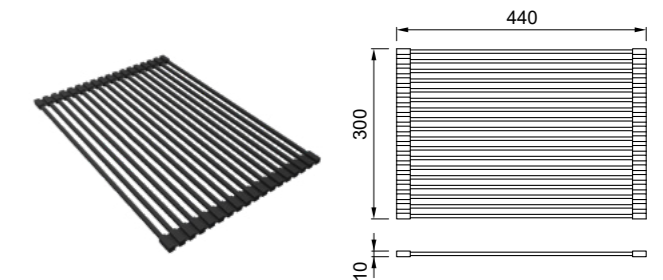

Drainer Flex 440

Gocciolatoio flessibile con barre in acciaio rivestite in silicone
Flexible drainer with silicon-coated steel bars

DIMENSIONI / DIMENSIONS
440 x 300 x 10 mm

FINITURE / FINISHES

- BK Black ARS013BK € 80