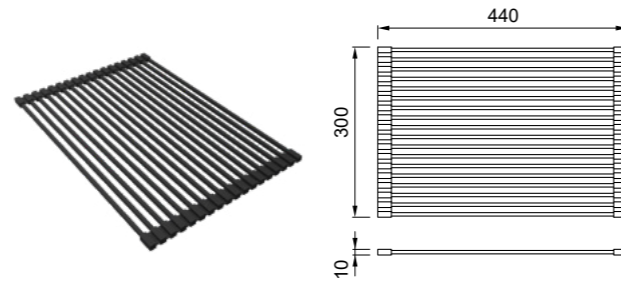

DIMENSIONI / DIMENSIONS
418 x 280 x 6,4 mm - fin. BK Black
418 x 280 x 8 mm - fin. WD Wood

FINITURE / FINISHES

- BK Black ATH043BK € 110
- WD Wood ATH043WD € 110

Drainer Flex 440

Gocciolatoio flessibile con barre in acciaio rivestite in silicone
Flexible drainer with silicon-coated steel bars